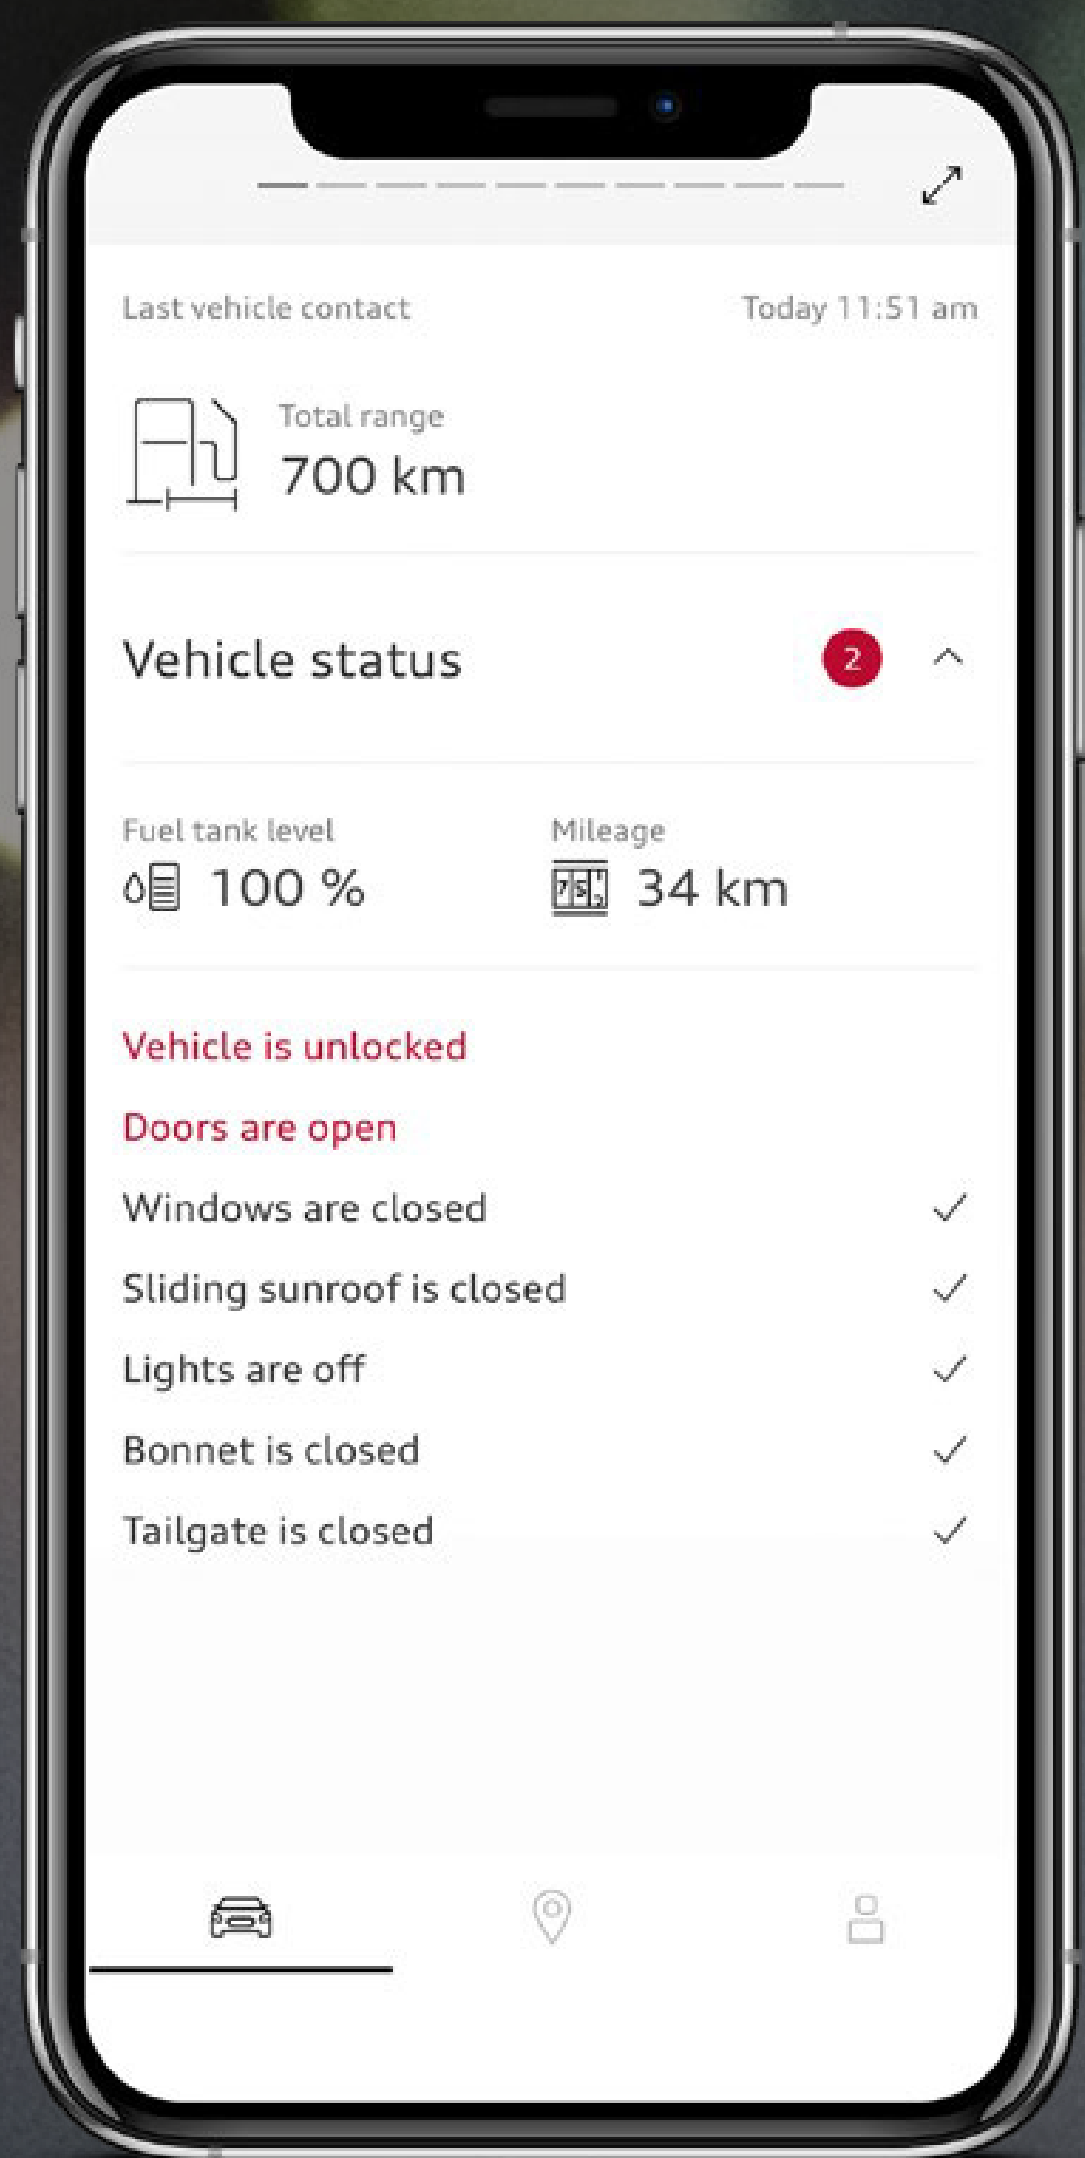

Audi connect*

myAudi App

The myAudi app provides an effortless link between you and your Audi. From wherever you are, you can access real-time information about your vehicle, request service bookings, and even plan your next journey, then share your route directly to your vehicle. The app also offers remote services such as locking or unlocking your vehicle, as well as finding your vehicle.

You can download the myAudi app here:

*Audi connect is not supported outside of South Africa