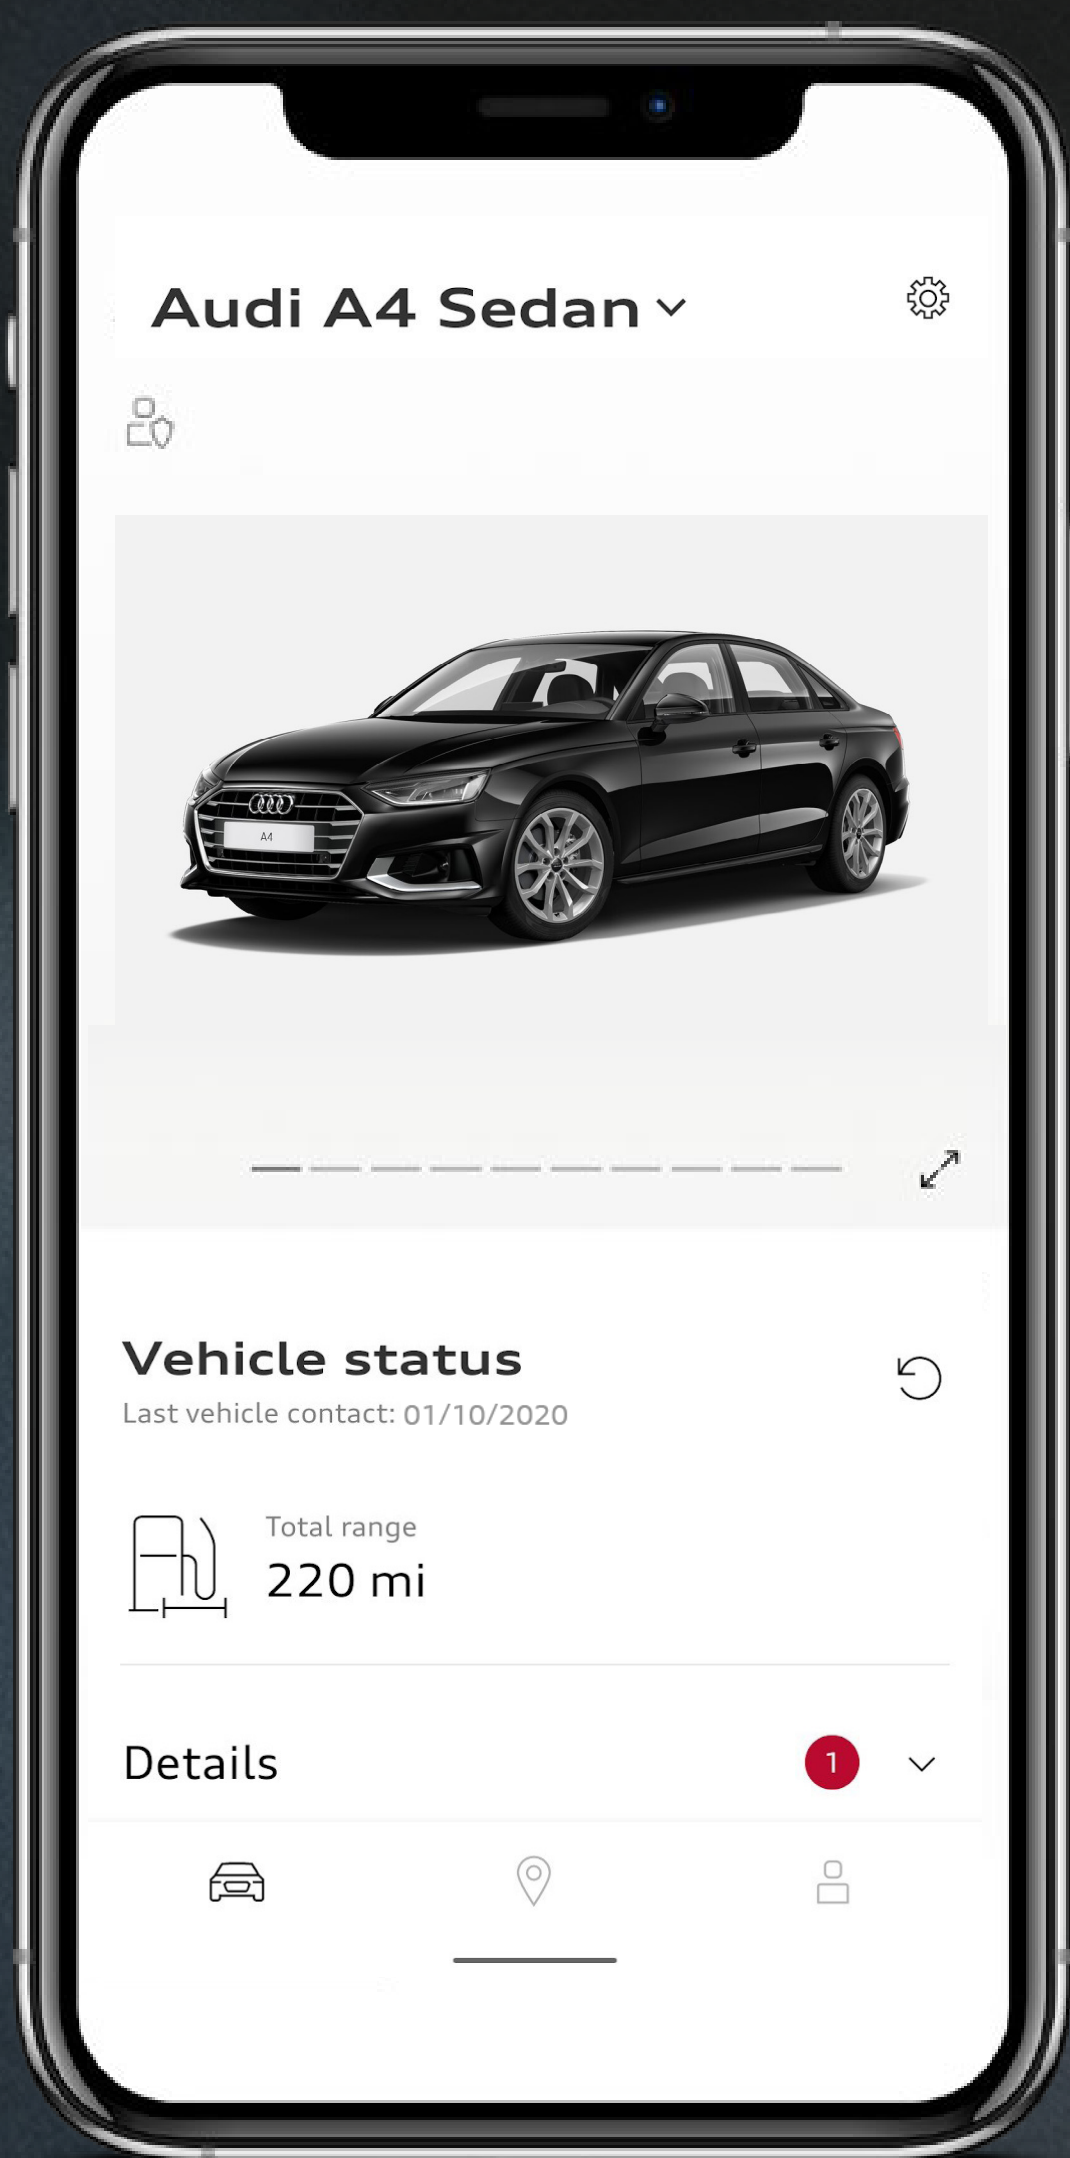

Audi connect*

myAudi App

The myAudi app provides an effortless link between you and your Audi. From wherever you are, you can access real-time information about your vehicle, request service bookings, and even plan your next journey, then share your route directly to your vehicle. The app also offers remote services such as locking or unlocking your vehicle, as well as finding your vehicle.

You can download the myAudi app here:

*Audi connect is not supported outside of South Africa