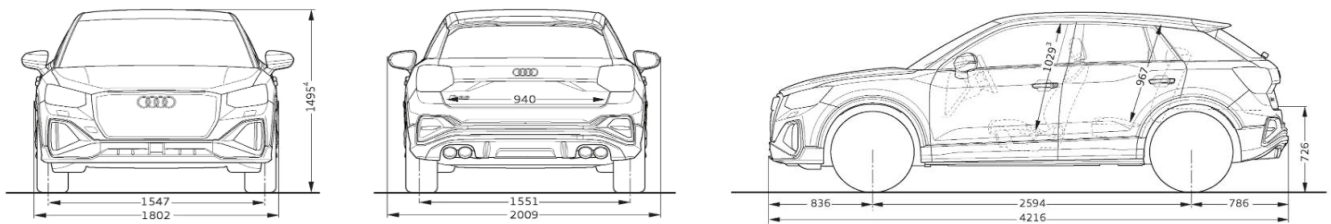

Acceleration - 0-100 km/h (sec)	4.9
Top Speed (km/h)	250

Powertrain

Engine capacity (cc)	1,984
Maximum power (kW)	221
Maximum torque (Nm)	400
Transmission	7 speed
Drive	quattro

Fuel & Emissions

Fuel type	Petrol
Consumption l/100km (3P-WLTP) ^{2,3}	8.5
CO2 emissions (g/100km) ^{2,3}	192
Emissions standard	EUR 6d

³ The figures provided are converted using official NZ Government calculator to 3P-WLTP from official manufacturer's 4P WLTP or NEDC tests.

Dimensions & Capacities

Number of seating positions	5
Luggage capacity in litres (Second row up / down)	355 / 1000
Towing capacity in kg (12% gradient braked)	1,400