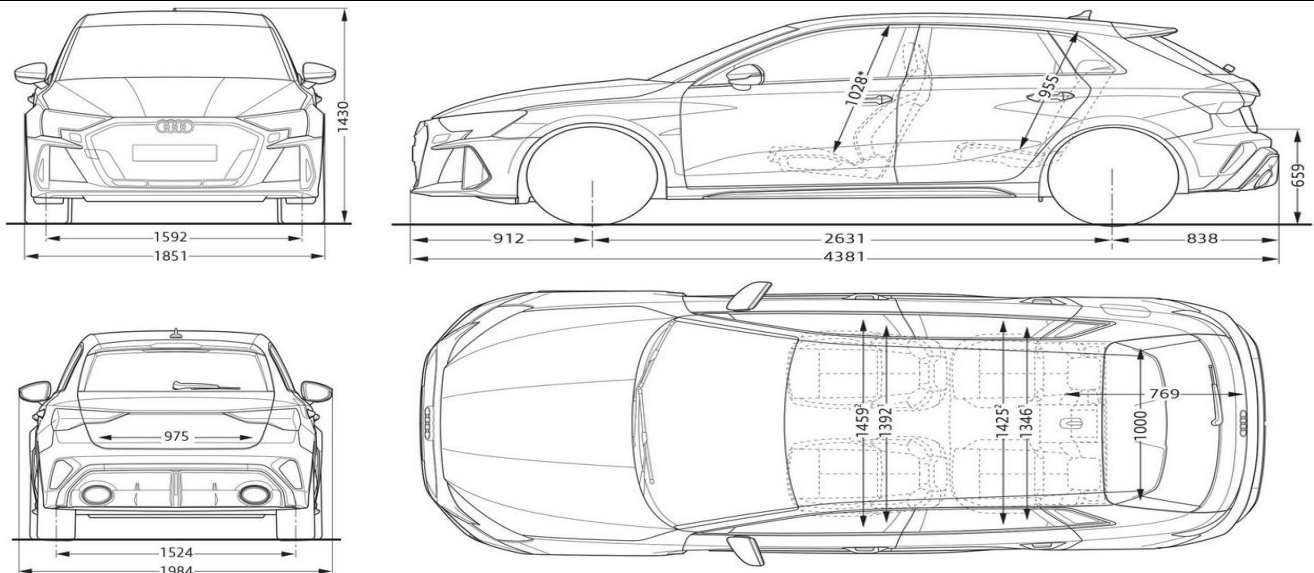

Audi RS 3 Sportback

MY25

RS 3 TFSI

Model Code

8YFRWY2025

Maximum Retail Price (MRP) ¹

$128,990

¹ Prices are maximum retail including 15% GST. Maximum Retail Price does not include additional on road costs.

Technical Information

Powertrain

Engine Configuration	Inline 5-cylinder
Engine displacement in cc	2,480
Max. power output in kW	294
Max. torque in Nm	500
Transmission type	7-speed
Drive type	quattro
Acceleration - 0-100 km/h in seconds	3.8
Top speed in km/h	250

Fuel & Emissions

Fuel type	Petrol
Fuel consumption l/100km ^{2,3}	9.4
CO2 emissions g/km ^{2,3}	214
Emissions standard	EUR6E

² The official fuel consumption, emissions, and EV range figures determined by the WLTP test should be used as a guide only, or for vehicle to vehicle comparison. Actual results may vary due to factors such as driving or environmental conditions.

³ The figures provided are converted using official NZ Government calculator to 3P-WLTP from official manufacturer's 4P WLTP or NEDC tests in accordance with EU legislation.

Dimensions & Capacities

• Standard equipment | ◦ Available as an option | - not available
All prices and specifications are subject to change without notice