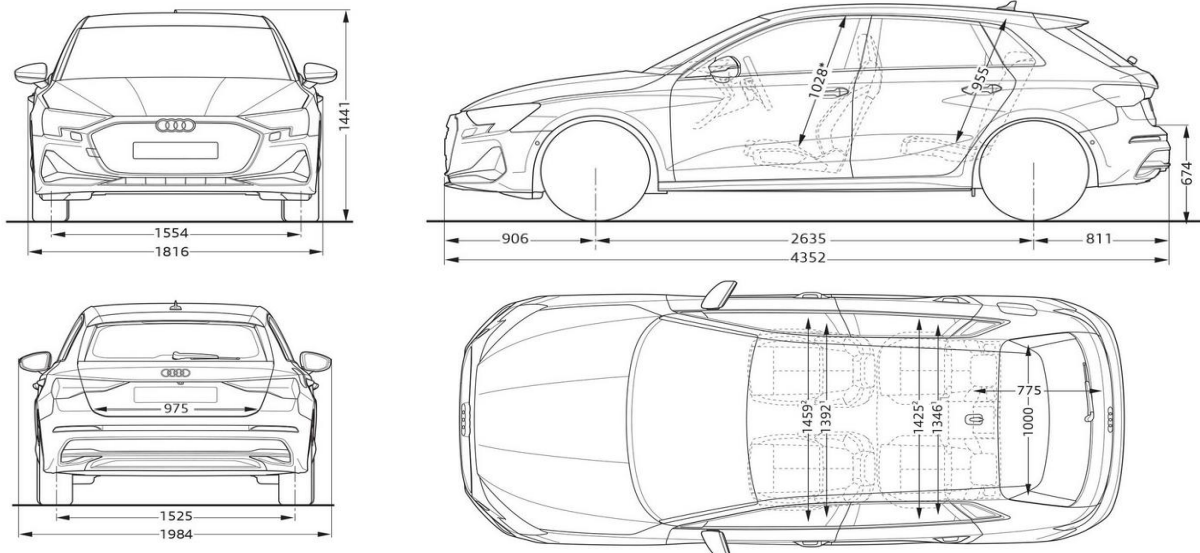

Audi A3 Sportback

MY25

	35 TFSI	S3 TFSI
Model Code	8YFCYG2025	8YFS5Y2025
Maximum Retail Price (MRP) ¹	$71,990	$103,990

¹ Prices are maximum retail including 15% GST. Maximum Retail Price does not include additional on road costs.

Technical Information

Powertrain

Engine displacement in cc	1,498	1,984
Max. power output in kW	110	245
Max. torque in Nm	250	420
Transmission type	7-speed	7-speed
Drive type	Front-wheel	quattro
Acceleration - 0-100 km/h in seconds	8.1	4.7
Top speed in km/h	226	250

Fuel & Emissions

Fuel type	Petrol	Petrol
Fuel consumption l/100km ^{2,3}	5.4	8.6
CO2 emissions g/km ^{2,3}	124	197
Emissions standard	EUR6E	EUR6E

² The official fuel consumption, emissions, and EV range figures determined by the WLTP test should be used as a guide only, or for vehicle to vehicle comparison. Actual results may vary due to factors such as driving or environmental conditions.

³ The figures provided are converted using official NZ Government calculator to 3P-WLTP from official manufacturer's 4P WLTP or NEDC tests in accordance with EU legislation.

Dimensions & Capacities

• Standard equipment | ◦ Available as an option | - not available
All prices and specifications are subject to change without notice