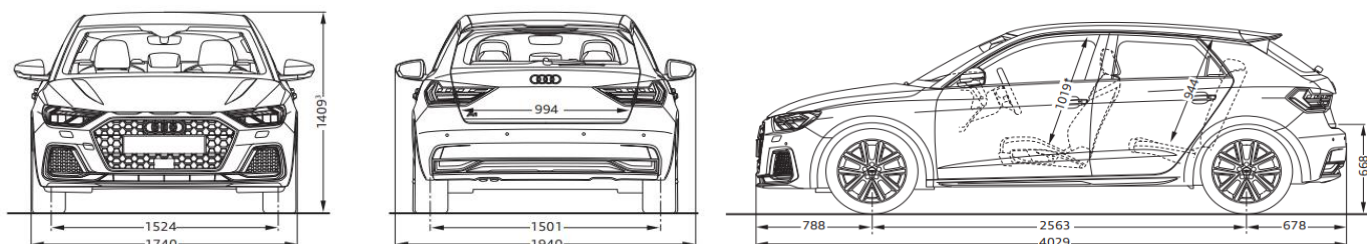

A1 Sportback MY24

35 TFSI S line

Model Code

GBACHG2024

Maximum Retail Price (MRP) ¹

$53,990

¹ Prices are maximum retail including 15% GST. Maximum Retail Price does not include additional on road costs.

⁵ Limited stock available

Technical Information

Performance

Acceleration - 0-100 km/h (sec)	8.1
Top Speed (km/h)	225

Powertrain

Engine displacement (cc)	1,498
Maximum power (kW)	110
Maximum torque (Nm)	250
Transmission	7 speed
Drive	Front wheel

Fuel & Emissions

Fuel type	Petrol
Consumption l/100km (3P-WLTP) ^{2,3}	5.9
CO2 emissions (g/100km) ^{2,3}	134
Emissions standard	EU6d

² The official fuel consumption, emissions, and EV range figures determined by the WLTP test should be used as a guide only, or for vehicle to vehicle comparison. Actual results may vary due to factors such as driving or environmental conditions.

³ The figures provided are converted using official NZ Government calculator to 3P-WLTP from official manufacturer's 4P-WLTP or NEDC tests.

Dimensions & Capacities

Number of seating positions	5
Luggage capacity in litres (Second row up / down)	335 / 1090

Warranty

Audi warranty 5 years ⁴	•
Audi roadside assist 5 years ⁴	•
Motoring plan 3 years ⁴	•

⁴ or 150,000 km, whatever comes first

Standard Equipment

Exterior

Body styling	S line
Exterior mirrors, electrically adjustable and heated	•
Contrast package (exterior mirror housings, front spoiler lip and side skirts)	•
LED headlights	•
LED rear taillights with dynamic turn indicator	•
Rear fog lamps	•
Black window trim	•

Seats & Interior Trim

Front seats	Sports
Seat upholstery	"Novum" cloth
Lumbar support for front seats	•
Manually height adjustable front seats	•
Headlining in black fabric	•
Accent surfaces	Silver grey diamond
Decorative inserts in polygon structure, slate grey fine paint	•

• Standard equipment | ◦ Available as an option | - not available
All prices and specifications are subject to change without notice