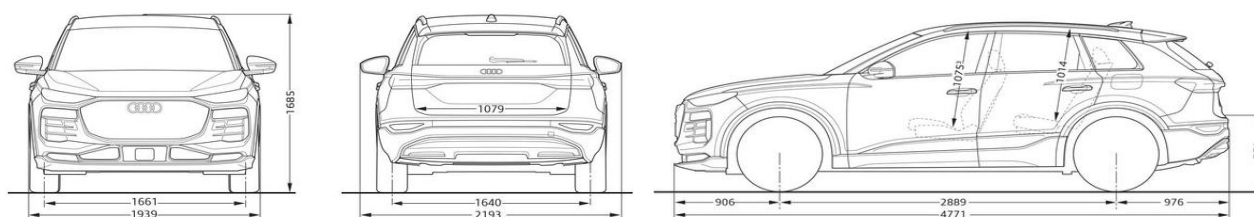

Q6 e-tron MY25

	Advanced	S line quattro
Model Code	GFBA282025	GFBA382025
Maximum Retail Price (MRP) ¹	$134,990	$155,990

¹ Prices are maximum retail including 15% GST. Maximum Retail Price does not include additional on road costs.

Technical Information

Performance

Acceleration - 0-100 km/h (sec)	6.7	5.9
Top Speed (km/h)	210	210

Powertrain

Net battery capacity in kWh	94.9	94.9
Maximum power (kW)	225	285
Electrical torque output front / rear (Nm)	- / 485	275 / 580
Transmission	1 Speed Automatic	1 Speed Automatic
Drive	Rear wheel drive	quattro

Fuel & Emissions

Fuel type	Electric	Electric
Max. charging capacity AC / DC in kW	11 / 270	11 / 270
Consumption Wh/km (WLTP) ²	166	187
CO2 emissions (g/100km) ^{2,3}	0	0
Maximum electric range in km (WLTP) ²	638	567
Emissions standard	-	-

² The official fuel consumption, emissions, and EV range figures determined by the WLTP test should be used as a guide only, or for vehicle to vehicle comparison. Actual results may vary due to factors such as driving or environmental conditions.

³ The figures provided are converted using official NZ Government calculator to 3P-WLTP from official manufacturer's 4P WLTP or NEDC tests in accordance with EU legislation.

Dimensions & Capacities

Number of seating positions	5	5
Luggage capacity in litres (Second row up / down)	526 / 1,529	526 / 1,529
Towing capacity in kg (12% gradient braked / unbraked)	2,000 / 750	2,400 / 750

Warranty

Audi warranty 5 years ⁴	•	•
Audi roadside assist 5 years ⁴	•	•
Motoring plan 3 years ⁴	•	•

⁴ or 150,000 km, whatever comes first

Standard Equipment

Exterior

Contrasting paint finish - Mythos Black	•	-
Full paint finish (not available in combination with Soneiro red)	○	•
Advanced exterior styling	•	-
S line exterior styling	-	•
Privacy glass	•	•
Tow bar preparation	•	•
Projection light in the exterior mirrors	•	•
Roof rails in Black	•	•
Matrix LED headlights plus	•	•
Separate daytime running light with various DRL signatures	•	•
Headlight cleaning system	•	•
LED rear lights pro	•	-
Digital OLED rear lights with various rear light signatures	-	•
e-tron sport sound	•	•

Seats & Interior Trim

• Standard equipment | ○ Available as an option | - not available
All prices specifications are subject to change without notice