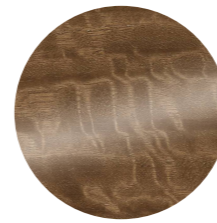

## Inlay colours

Eucalyptus  
natural amber

Fine grain ash  
natural noble grey

Fine grain ash  
natural nougat

Fine grain myrtle  
nutmeg brown

Note: The offer varies depending on the model series. Please contact your Audi partner about availability.