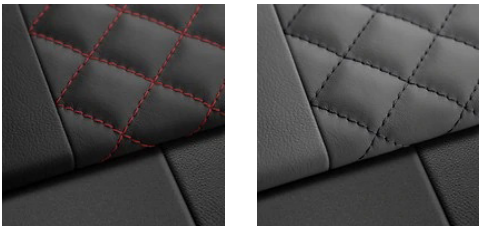

Audi exclusive

Custom paint finishes in a wide range of colors, from neutrals to rainbow shades. Make your Q5 as unique and unforgettable as you with Audi exclusive.

Configure your Audi Q5

Interior

Microfiber and leather combination in Atlas beige, black, Okapi brown or Rock gray. Options available with matching or contrast stitching.

Fine Nappa leather in black or Rotor gray*

Fine Nappa leather with embossed "S" in black or Rotor gray*

* Only available for the S line

Wheels

19"

20"

For more interior and wheel options,
Configure your Audi Q5