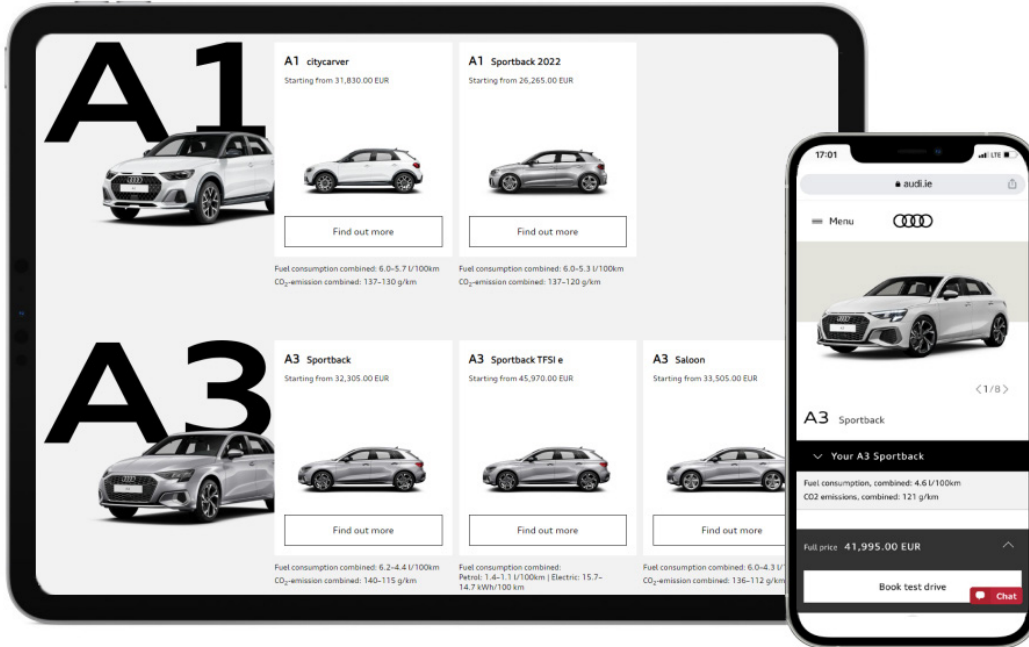

Black-Red/Black Leather Interior (Option Code AR)

Interior Trim Options

Black-Rock Grey/Black Leather Interior (Option Code UB)

Cognac Brown-Granite Grey/Black Leather Interior (Option Code QN)

Audi Configurator

The easy way to build your Audi

Our online configurator makes it simple to create your perfect Audi, using all of your favourite options from this product guide.

Scan your mobile device to build your own personalised Audi www.audi.ie