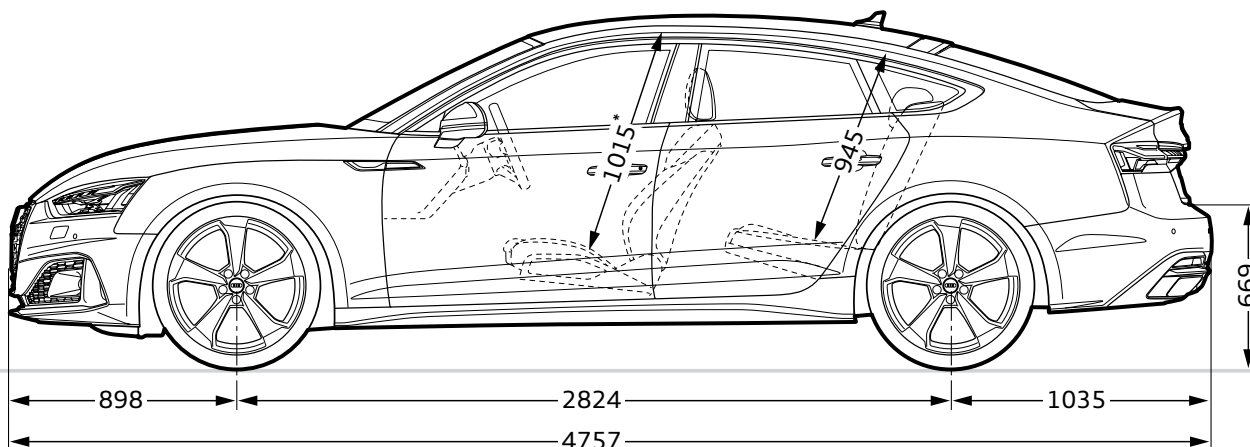

Side airbags in front and curtain airbag system

وسائد هوائية جانبية أمامية و ستائرية

Audi A5

Dimensions

Fuel Capacity 54L
Trunk Capacity 465L
Empty weight 1,590 kg

Authorized dealers:
Audi Center Cairo
Ring road, Showrooms
District, Land no. 4, Fifth Settlement,
New Cairo, Egypt.
Tel: 01211071072/73