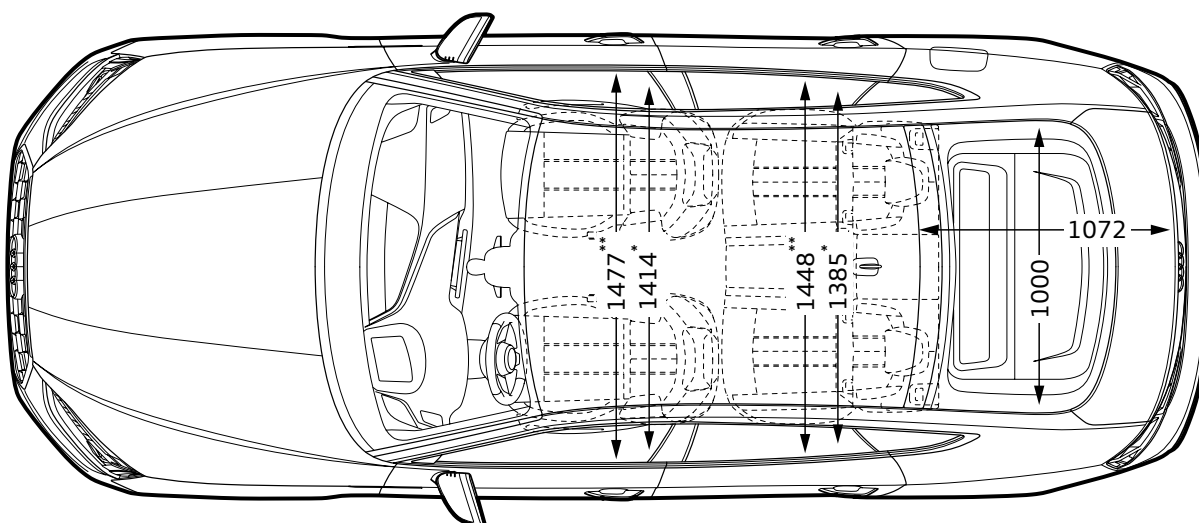

Side airbags in front and curtain airbag system

وسائد هوائية جانبية أمامية و ستائرية

Audi A5

Dimensions

Fuel Capacity 54L
Trunk Capacity 465L
Empty weight 1,590 kg

Authorized dealers:
Audi Center Cairo
Ring road, Showrooms
District, Land no. 4, Fifth Settlement,
New Cairo, Egypt.
Tel: 01211071072/73