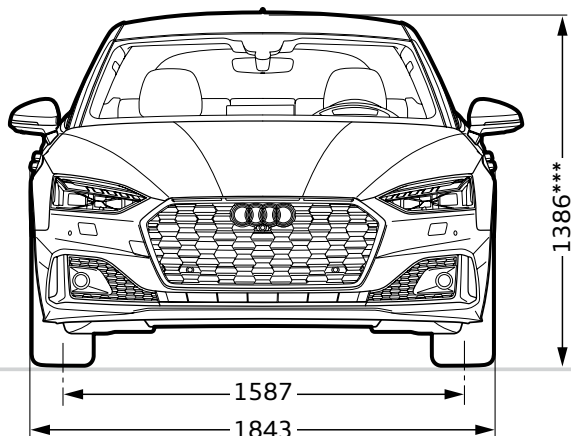

Side airbags in front and curtain airbag system

وسائد هوائية جانبية أمامية و ستائرية

Audi A5

Dimensions

Fuel Capacity 54L
Trunk Capacity 465L
Empty weight 1,590 kg

Authorized dealers:
Audi Center Cairo
Ring road, Showrooms
District, Land no. 4, Fifth Settlement,
New Cairo, Egypt.
Tel: 01211071072/73