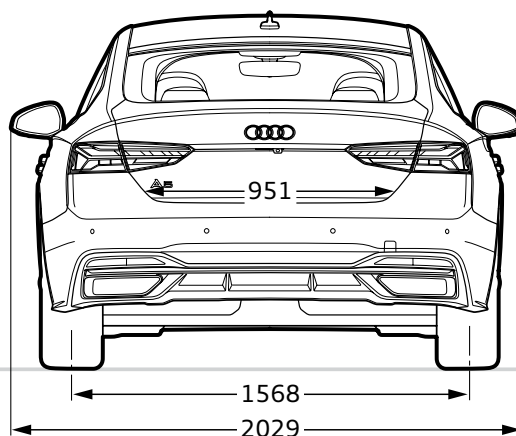

Side airbags in front and curtain airbag system

وسائد هوائية جانبية أمامية و ستائرية

Audi A5

Dimensions

Fuel Capacity 54L
Trunk Capacity 465L
Empty weight 1,590 kg

Authorized dealers:
Audi Center Cairo
Ring road, Showrooms
District, Land no. 4, Fifth Settlement,
New Cairo, Egypt.
Tel: 01211071072/73