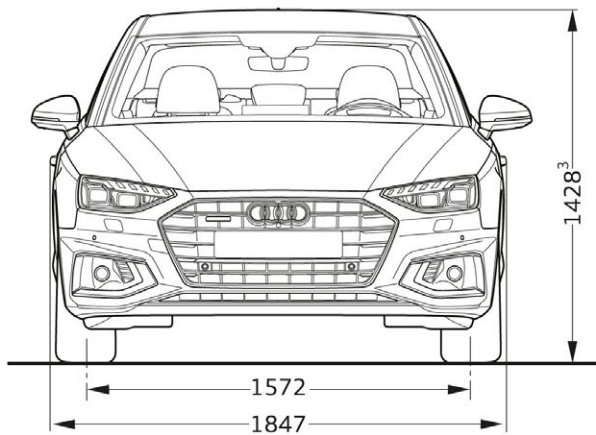

Dimensions

Fuel Capacity 54L
Trunk Capacity 460L
Empty weight 1,560 kg

Authorized dealers:
Audi Center Cairo
Ring road, Showrooms
District, Land no. 4, Fifth Settlement,
New Cairo, Egypt.
Tel: 01211071072/73