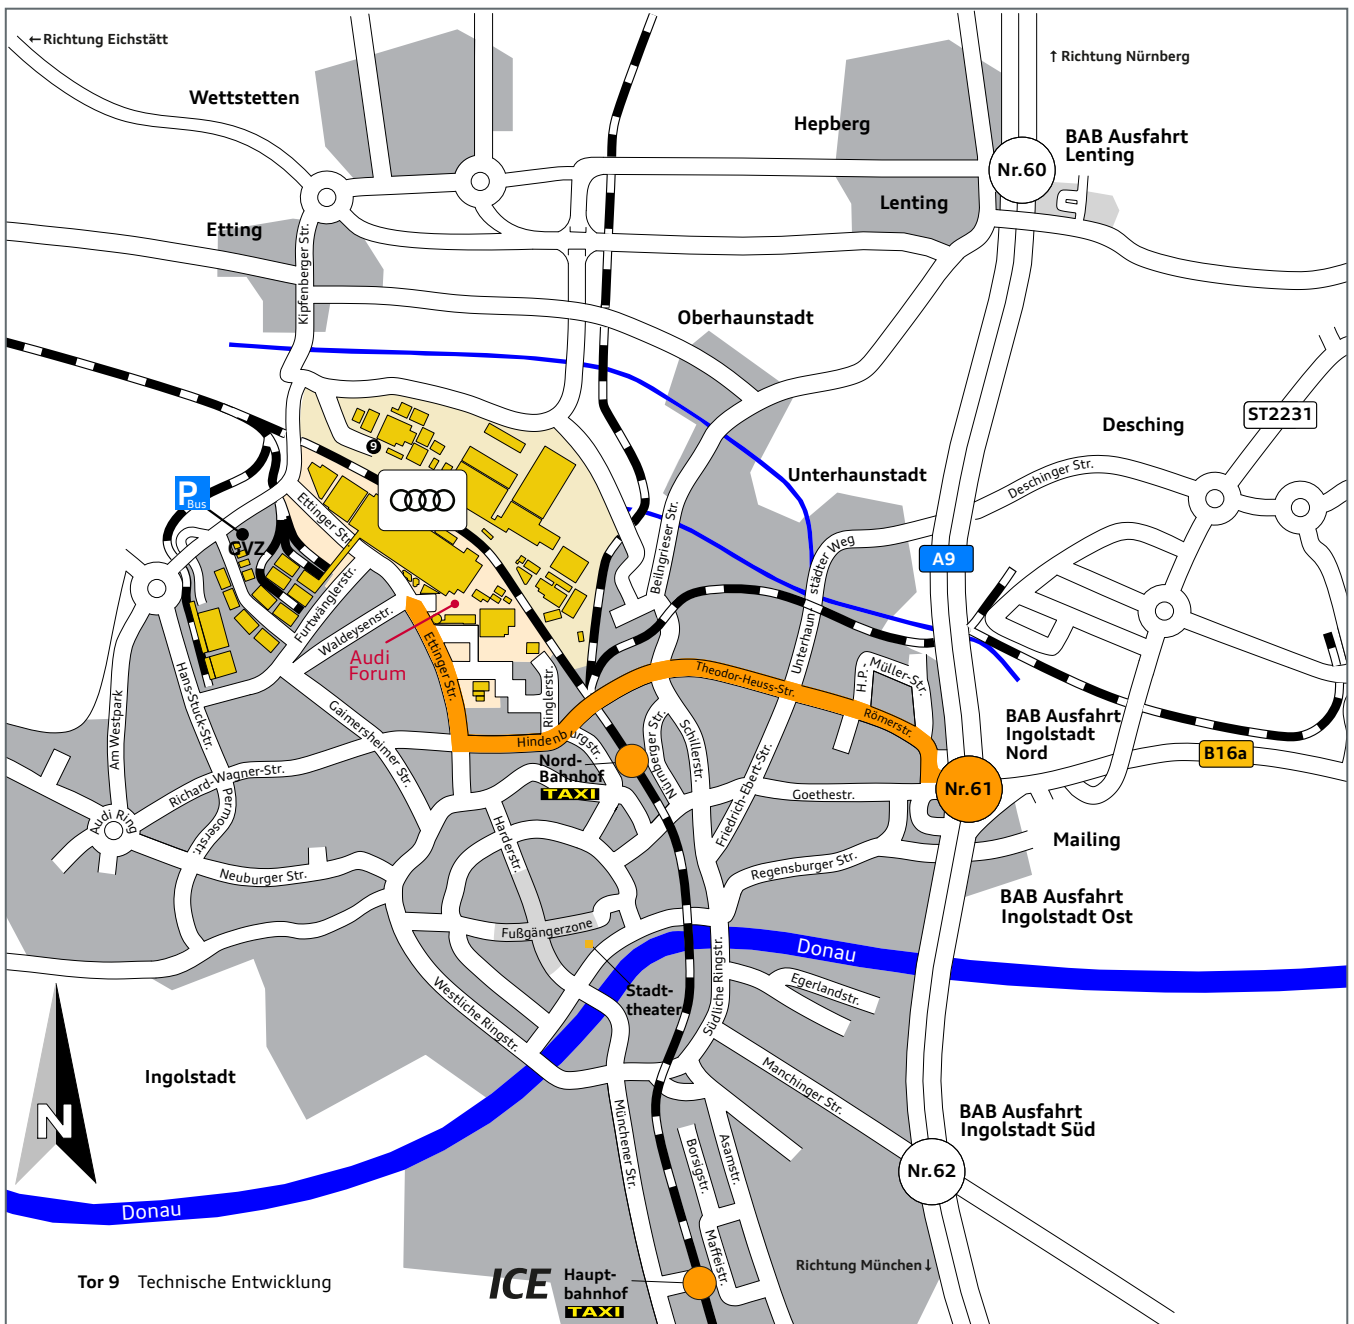

# How to find us

If you arrive by train, please note: Choose as your destination „Hauptbahnhof Ingolstadt“ (NOT „Audi Bahnhof“). For the fastest way to get to the Audi Forum Ingolstadt, take **bus line 11** or a taxi from the main train station.