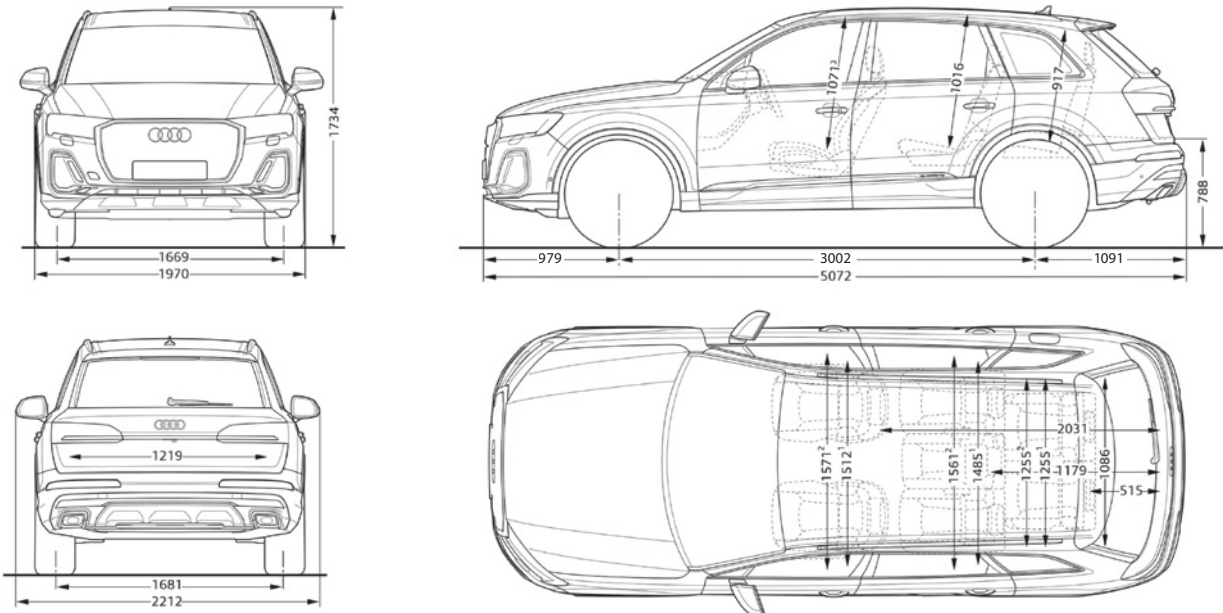

TECHNICAL DATA

Q7 SUV 45 TFSI quattro

ENGINE

Propellant	Petrol
Type	4-cylinder inline engine turbocharged with direct fuel injection
Engine capacity	1,984
Max output kW (hp)/rpm	185 (252 hp) / 5,000 – 6,000
Max torque (Nm)/rpm	370/1,650 - 4,500

TRANSMISSION

Gearbox	8-speed Tiptronic Transmission
Drive	quattro permanent all-wheel drive

PERFORMANCE

Acceleration 0–100km/h (sec.)	7.3
Top speed (km/h)	230
Fuel consumption in l/100km (City / Highway / Combined)	R20 9.0 / 6.7 / 7.5
Start/stop system	Yes

BRAKES

Front	18 inches (NAO)
Rear	18 inches (NAO)
Braking assistance	Anti-lock Braking System (ABS)

Measurements (All in mm)

Dimensions are based on technical data from Audi Germany.
Actual specifications may vary from models shown.

Wheelbase	3,002
Length	5,072
Height	1,734
Width (mirrors folded/unfolded)	1,970 / 2,212
Track (front/rear)	1,669 / 1,681
Kerb weight (kg)	2,078
Turning circle (m)	12.5
Luggage volume (litres)	740
Fuel tank (litres)	85