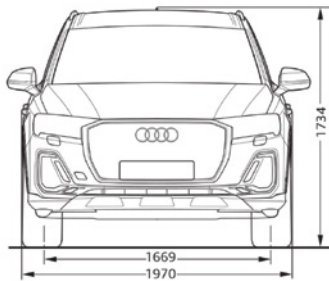

BRAKES

Front	18 inches (NAO)
Rear	18 inches (NAO)
Braking assistance	Anti-lock Braking System (ABS)

Measurements (All in mm)

Dimensions are based on technical data from Audi Germany.
Actual specifications may vary from models shown.