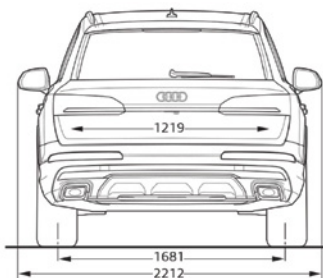

BRAKES

Front	18 inches (NAO)
Rear	18 inches (NAO)
Braking assistance	Anti-lock Braking System (ABS)

Measurements (All in mm)

Dimensions are based on technical data from Audi Germany.
Actual specifications may vary from models shown.

Wheelbase	3,002
Length	5,072
Height	1,734
Width (mirrors folded/unfolded)	1,970 / 2,212
Track (front/rear)	1,669 / 1,681
Kerb weight (kg)	2,078
Turning circle (m)	12.5
Luggage volume (litres)	740
Fuel tank (litres)	85