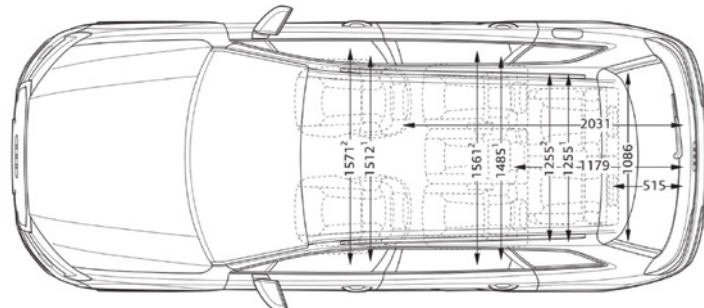

BRAKES

Front	18 inches (NAO)
Rear	18 inches (NAO)
Braking assistance	Anti-lock Braking System (ABS)

Measurements (All in mm)

Dimensions are based on technical data from Audi Germany.
Actual specifications may vary from models shown.