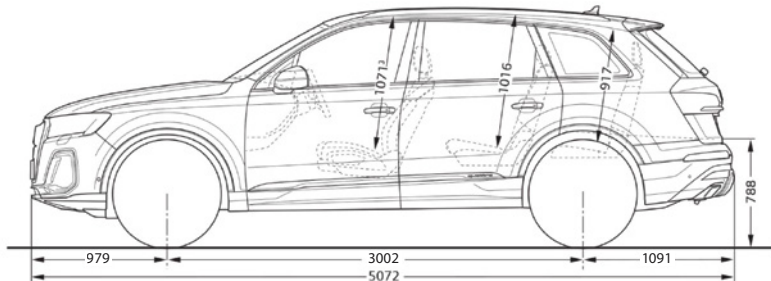

BRAKES

Front	18 inches (NAO)
Rear	18 inches (NAO)
Braking assistance	Anti-lock Braking System (ABS)

Measurements (All in mm)

Dimensions are based on technical data from Audi Germany.
Actual specifications may vary from models shown.

Wheelbase	3,002
Length	5,072
Height	1,734
Width (mirrors folded/unfolded)	1,970 / 2,212
Track (front/rear)	1,669 / 1,681
Kerb weight (kg)	2,078
Turning circle (m)	12.5
Luggage volume (litres)	740
Fuel tank (litres)	85