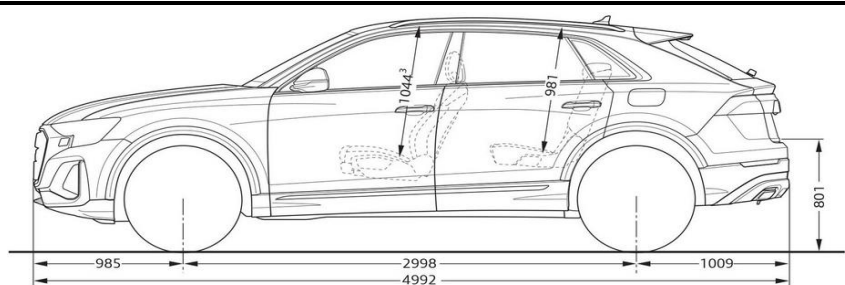

Audi Q8

MY25 Specifications

	60 TFSIe	SQ8 TFSI
Model Code	4MTOP32025	4MTSW12025
Maximum Retail Price (MRP) ¹	$179,990	$216,990

¹ Prices are maximum retail including 15% GST. Maximum Retail Price does not include additional on road costs.

Technical Information

Powertrain

Engine displacement in cc	2,995	3,996
Gross / net battery capacity in kWh	25.9 / 22.0	-
Max. power output in kW	360	373
Max. torque in Nm	700	770
Transmission type	8-speed	8-speed
Drive type	quattro	quattro
Acceleration - 0-100 km/h in seconds	5	4.1
Top speed in km/h	240	250

Fuel & Emissions

	Petrol / electric	Petrol
Fuel type	Petrol / electric	Petrol
Fuel consumption l/100km ^{2,3}	1.3	13.2
Charging inlet type	Type 2	-
CO2 emissions g/km ^{2,3}	30	300
Emissions standard	EU6E	EU6E
WLTP electric range in km ²	77	-

² The official fuel consumption, emissions, and EV range figures determined by the WLTP test should be used as a guide only, or for vehicle to vehicle comparison. Actual results may vary due to factors such as driving or environmental conditions.

³ The figures provided are converted using official NZ Government calculator to 3P-WLTP from official manufacturer's 4P WLTP or NEDC tests in accordance with EU legislation.

Dimensions & Capacities