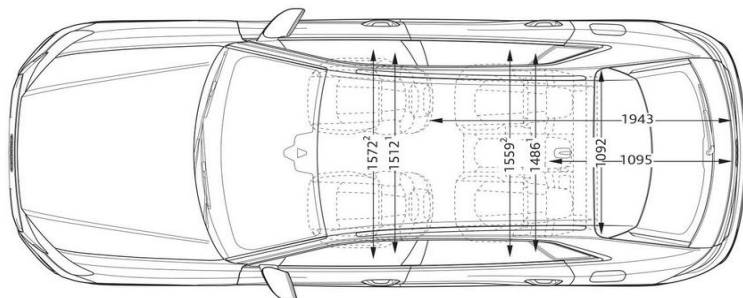

Audi Q8

MY25 Specifications

	60 TFSIe	SQ8 TFSI
Model Code	4MTOP32025	4MTSW12025
Maximum Retail Price (MRP) ¹	$179,990	$216,990

¹ Prices are maximum retail including 15% GST. Maximum Retail Price does not include additional on road costs.

Technical Information

Powertrain

Engine displacement in cc	2,995	3,996
Gross / net battery capacity in kWh	25.9 / 22.0	-
Max. power output in kW	360	373
Max. torque in Nm	700	770
Transmission type	8-speed	8-speed
Drive type	quattro	quattro
Acceleration - 0-100 km/h in seconds	5	4.1
Top speed in km/h	240	250

Fuel & Emissions

	Petrol / electric	Petrol
Fuel type	Petrol / electric	Petrol
Fuel consumption l/100km ^{2,3}	1.3	13.2
Charging inlet type	Type 2	-
CO2 emissions g/km ^{2,3}	30	300
Emissions standard	EU6E	EU6E
WLTP electric range in km ²	77	-

² The official fuel consumption, emissions, and EV range figures determined by the WLTP test should be used as a guide only, or for vehicle to vehicle comparison. Actual results may vary due to factors such as driving or environmental conditions.

³ The figures provided are converted using official NZ Government calculator to 3P-WLTP from official manufacturer's 4P WLTP or NEDC tests in accordance with EU legislation.

Dimensions & Capacities