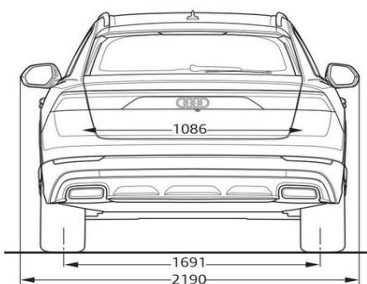

Audi Q8

MY25 Specifications

	60 TFSIe	SQ8 TFSI
Model Code	4MTOP32025	4MTSW12025
Maximum Retail Price (MRP) ¹	$179,990	$216,990

¹ Prices are maximum retail including 15% GST. Maximum Retail Price does not include additional on road costs.

Technical Information

Powertrain

Engine displacement in cc	2,995	3,996
Gross / net battery capacity in kWh	25.9 / 22.0	-
Max. power output in kW	360	373
Max. torque in Nm	700	770
Transmission type	8-speed	8-speed
Drive type	quattro	quattro
Acceleration - 0-100 km/h in seconds	5	4.1
Top speed in km/h	240	250

Fuel & Emissions

	Petrol / electric	Petrol
Fuel type	Petrol / electric	Petrol
Fuel consumption l/100km ^{2,3}	1.3	13.2
Charging inlet type	Type 2	-
CO2 emissions g/km ^{2,3}	30	300
Emissions standard	EU6E	EU6E
WLTP electric range in km ²	77	-

² The official fuel consumption, emissions, and EV range figures determined by the WLTP test should be used as a guide only, or for vehicle to vehicle comparison. Actual results may vary due to factors such as driving or environmental conditions.

³ The figures provided are converted using official NZ Government calculator to 3P-WLTP from official manufacturer's 4P WLTP or NEDC tests in accordance with EU legislation.

Dimensions & Capacities