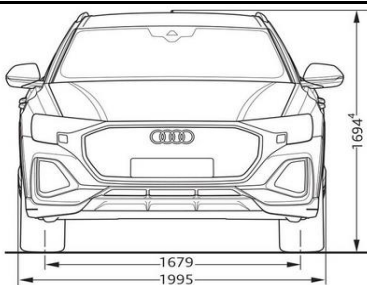

Audi Q8

MY25 Specifications

	60 TFSIe	SQ8 TFSI
Model Code	4MTOP32025	4MTSW12025
Maximum Retail Price (MRP) ¹	$179,990	$216,990

¹ Prices are maximum retail including 15% GST. Maximum Retail Price does not include additional on road costs.

Technical Information

Powertrain

Engine displacement in cc	2,995	3,996
Gross / net battery capacity in kWh	25.9 / 22.0	-
Max. power output in kW	360	373
Max. torque in Nm	700	770
Transmission type	8-speed	8-speed
Drive type	quattro	quattro
Acceleration - 0-100 km/h in seconds	5	4.1
Top speed in km/h	240	250

Fuel & Emissions

	Petrol / electric	Petrol
Fuel type	Petrol / electric	Petrol
Fuel consumption l/100km ^{2,3}	1.3	13.2
Charging inlet type	Type 2	-
CO2 emissions g/km ^{2,3}	30	300
Emissions standard	EU6E	EU6E
WLTP electric range in km ²	77	-

² The official fuel consumption, emissions, and EV range figures determined by the WLTP test should be used as a guide only, or for vehicle to vehicle comparison. Actual results may vary due to factors such as driving or environmental conditions.

³ The figures provided are converted using official NZ Government calculator to 3P-WLTP from official manufacturer's 4P WLTP or NEDC tests in accordance with EU legislation.

Dimensions & Capacities