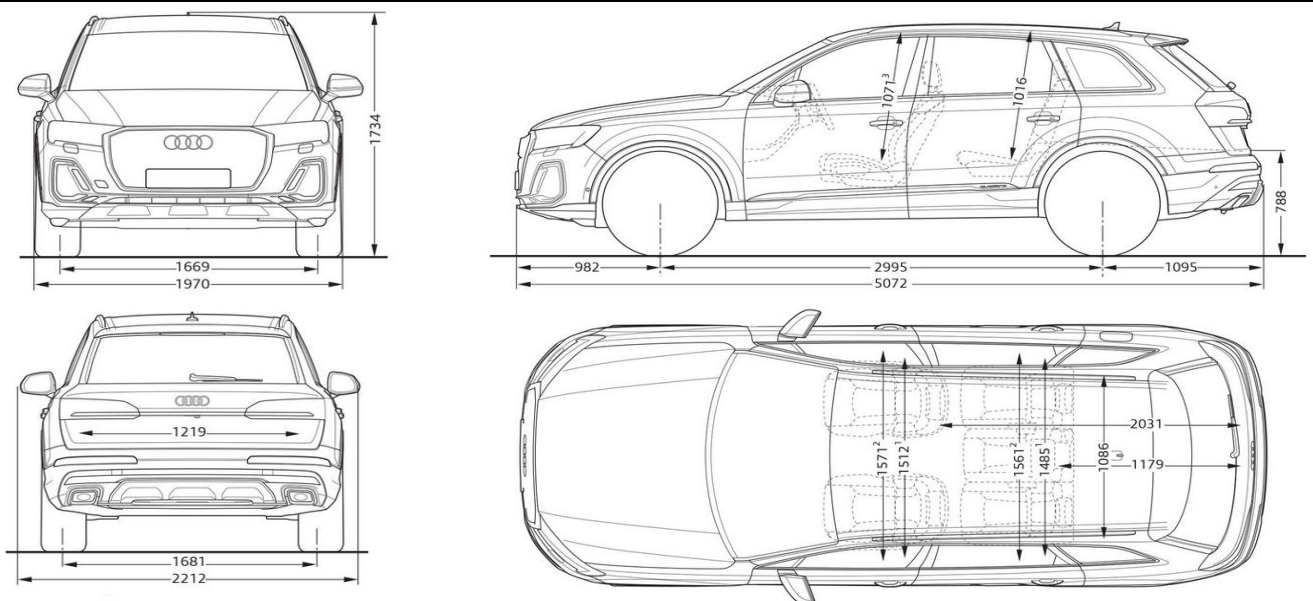

Audi Q7 SUV

MY25

	50 TDI	SQ7 TFSI
Model Code	4MQCN22025	4MQSW12025
Maximum Retail Price (MRP) ¹	$159,990	$204,990

¹ Prices are maximum retail including 15% GST. Maximum Retail Price does not include additional on road costs.

Technical Information

Powertrain

Engine displacement in cc	2,967	3,996
Max. power output in kW	210	373
Max. torque in Nm	600	770
Transmission type	8-speed Tiptronic	8-speed Tiptronic
Drive type	quattro	quattro
Acceleration - 0-100 km/h in seconds	6.1	4.1
Top speed in km/h	241	250

Fuel & Emissions

Fuel type	Diesel	Petrol
Fuel consumption l/100km ^{2,3}	8.1	13.2
CO2 emissions g/km ^{2,3}	211	300
Emissions standard	EUR6	EUR6

² The official fuel consumption, emissions, and EV range figures determined by the WLTP test should be used as a guide only, or for vehicle to vehicle comparison. Actual results may vary due to factors such as driving or environmental conditions.

³ The figures provided are converted using official NZ Government calculator to 3P-WLTP from official manufacturer's 4P WLTP or NEDC tests in accordance with EU legislation.

Dimensions & Capacities

Number of seating positions	7	7
Luggage capacity behind 2nd / 1st row in litres	780 / 1908	793 / 1921
Trailer load limit in kg on 12% gradient, braked	3500 / 750	3500 / 750