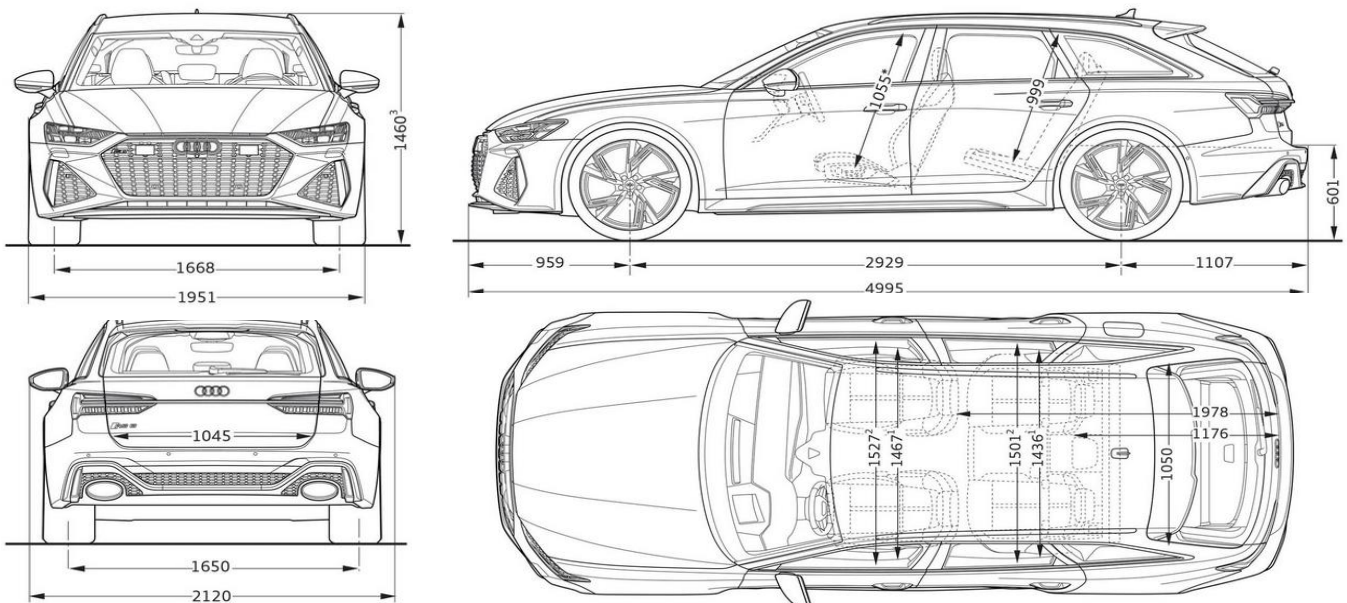

Technical Information

Powertrain

Engine displacement in cc	3,996
Max. power output in kW	463
Max. torque in Nm	850
Transmission type	8-Speed Tiptronic
Drive type	quattro
Acceleration - 0-100 km/h in seconds	3.4
Top speed in km/h	250

³ The figures provided are converted using official NZ Government calculator to 3P-WLTP from official manufacturer's 4P WLTP or NEDC tests in accordance with EU legislation.

Dimensions & Capacities

Number of seating positions	5
Luggage capacity behind 2nd / 1st row in litres	548 / 1,658