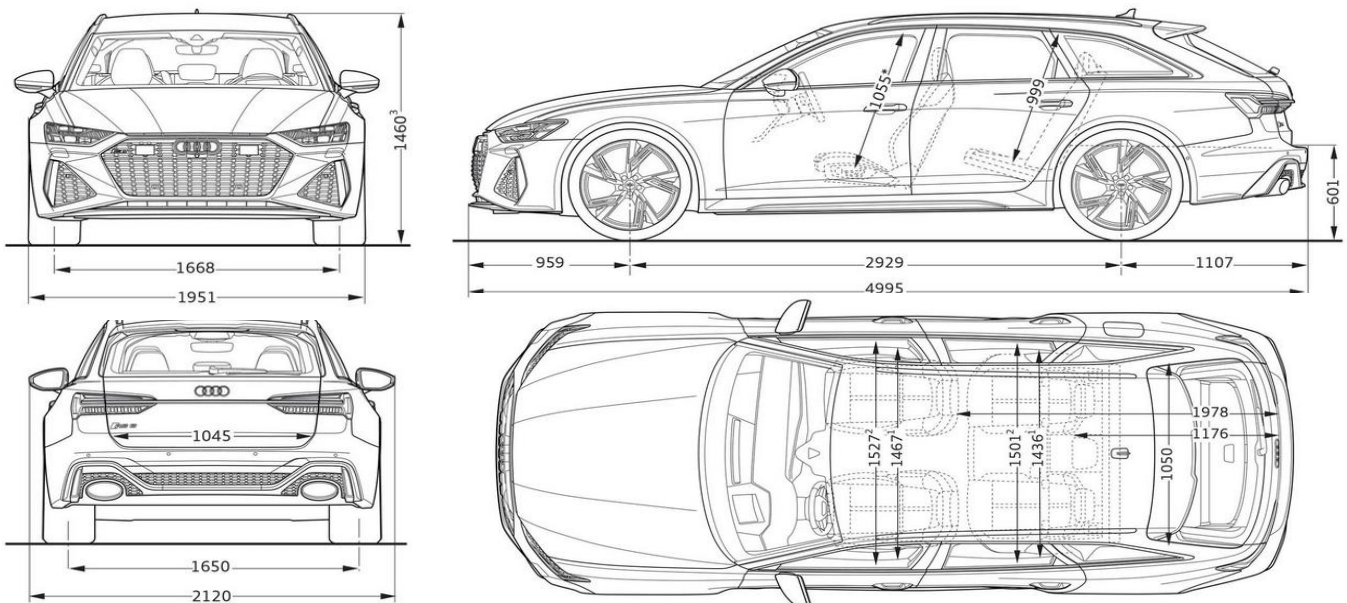

Audi RS 6 Avant

MY25

	Performance
Model Code	4A5RRA2025
Maximum Retail Price (MRP) ¹	$247,990

¹ Prices are maximum retail including 15% GST. Maximum Retail Price does not include additional on road costs.

Technical Information

Powertrain

Engine displacement in cc	3,996
Max. power output in kW	463
Max. torque in Nm	850
Transmission type	8-Speed triptronic
Drive type	quattro
Acceleration - 0-100 km/h in seconds	3.4
Top speed in km/h	250

Fuel & Emissions

Fuel type	Petrol
Fuel consumption l/100km ^{2,3}	13.1
CO2 emissions g/km ^{2,3}	297
Emissions standard	EUR 6E

² The official fuel consumption, emissions, and EV range figures determined by the WLTP test should be used as a guide only, or for vehicle to vehicle comparison. Actual results may vary due to factors such as driving or environmental conditions.

³ The figures provided are converted using official NZ Government calculator to 3P-WLTP from official manufacturer's 4P WLTP or NEDC tests in accordance with EU legislation.

Dimensions & Capacities

Number of seating positions	5
Luggage capacity behind 2nd / 1st row in litres	548 / 1,658

• Standard equipment | ◦ Available as an option | - not available
All prices and specifications are subject to change without notice