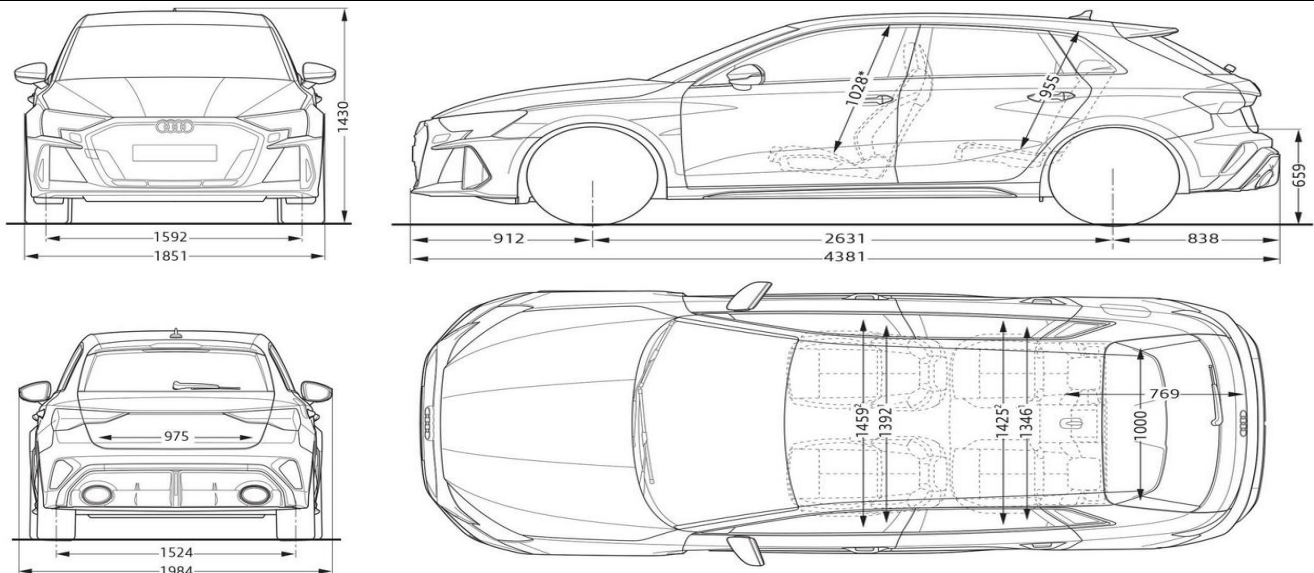

Technical Information

Powertrain

Engine Configuration	Inline 5-cylinder
Engine displacement in cc	2,480
Max. power output in kW	294
Max. torque in Nm	500
Transmission type	7-speed
Drive type	quattro
Acceleration - 0-100 km/h in seconds	3.8
Top speed in km/h	250

³ The figures provided are converted using official NZ Government calculator to 3P-WLTP from official manufacturer's 4P WLTP or NEDC tests in accordance with EU legislation.

Dimensions & Capacities

Number of seating positions	5
Luggage capacity behind 2nd / 1st row in litres	282 / 1104