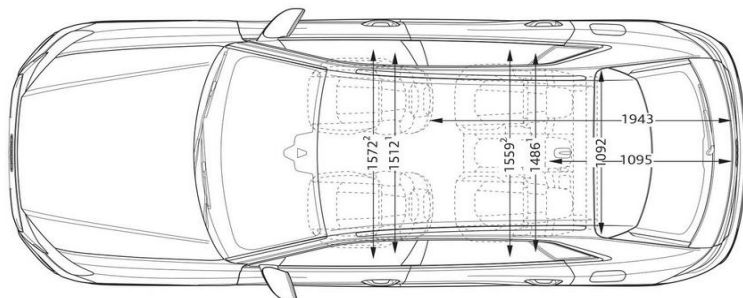

Audi Q8

MY25

	60 TFSIe	SQ8 TFSI
Model Code	4MTOP32025	4MTSW12025
Maximum Retail Price (MRP) ¹	$177,990	$214,990

¹ Prices are maximum retail including 15% GST. Maximum Retail Price does not include additional on road costs.

Technical Information

Powertrain

Engine displacement in cc	2,995	3,996
Gross / net battery capacity in kWh	25.9 / 22.0	-
Max. power output in kW	360	373
Max. torque in Nm	700	770
Transmission type	8-speed	8-speed
Drive type	quattro	quattro
Acceleration - 0-100 km/h in seconds	5	4.1
Top speed in km/h	240	250

Fuel & Emissions

Fuel type	Petrol / electric	Petrol
Fuel consumption l/100km ^{2,3}	1.3	13.2
Charging inlet type	Type 2	-
CO2 emissions g/km ^{2,3}	30	300
Emissions standard	EU6E	EU6E
WLTP electric range in km ²	77	-

² The official fuel consumption, emissions, and EV range figures determined by the WLTP test should be used as a guide only, or for vehicle to vehicle comparison. Actual results may vary due to factors such as driving or environmental conditions.

³ The figures provided are converted using official NZ Government calculator to 3P-WLTP from official manufacturer's 4P WLTP or NEDC tests in accordance with EU legislation.

Dimensions & Capacities

• Standard equipment | ◦ Available as an option | - not available
All prices and specifications are subject to change without notice