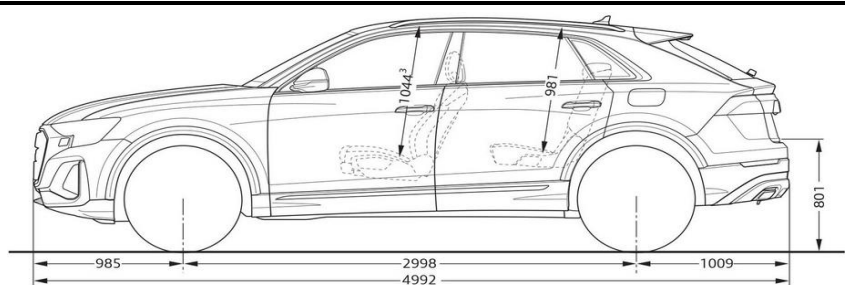

Audi Q8

MY25

	60 TFSIe	SQ8 TFSI
Model Code	4MTOP32025	4MTSW12025
Maximum Retail Price (MRP) ¹	$177,990	$214,990

¹ Prices are maximum retail including 15% GST. Maximum Retail Price does not include additional on road costs.

Technical Information

Powertrain

Engine displacement in cc	2,995	3,996
Gross / net battery capacity in kWh	25.9 / 22.0	-
Max. power output in kW	360	373
Max. torque in Nm	700	770
Transmission type	8-speed	8-speed
Drive type	quattro	quattro
Acceleration - 0-100 km/h in seconds	5	4.1
Top speed in km/h	240	250

Fuel & Emissions

Fuel type	Petrol / electric	Petrol
Fuel consumption l/100km ^{2,3}	1.3	13.2
Charging inlet type	Type 2	-
CO2 emissions g/km ^{2,3}	30	300
Emissions standard	EU6E	EU6E
WLTP electric range in km ²	77	-

² The official fuel consumption, emissions, and EV range figures determined by the WLTP test should be used as a guide only, or for vehicle to vehicle comparison. Actual results may vary due to factors such as driving or environmental conditions.

³ The figures provided are converted using official NZ Government calculator to 3P-WLTP from official manufacturer's 4P WLTP or NEDC tests in accordance with EU legislation.

Dimensions & Capacities

• Standard equipment | ◦ Available as an option | - not available
All prices and specifications are subject to change without notice