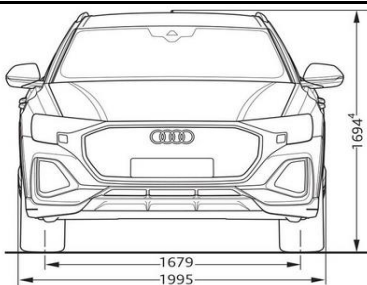

Audi Q8

MY25

	60 TFSIe	SQ8 TFSI
Model Code	4MTOP32025	4MTSW12025
Maximum Retail Price (MRP) ¹	$177,990	$214,990

¹ Prices are maximum retail including 15% GST. Maximum Retail Price does not include additional on road costs.

Technical Information

Powertrain

Engine displacement in cc	2,995	3,996
Gross / net battery capacity in kWh	25.9 / 22.0	-
Max. power output in kW	360	373
Max. torque in Nm	700	770
Transmission type	8-speed	8-speed
Drive type	quattro	quattro
Acceleration - 0-100 km/h in seconds	5	4.1
Top speed in km/h	240	250

Fuel & Emissions

Fuel type	Petrol / electric	Petrol
Fuel consumption l/100km ^{2,3}	1.3	13.2
Charging inlet type	Type 2	-
CO2 emissions g/km ^{2,3}	30	300
Emissions standard	EU6E	EU6E
WLTP electric range in km ²	77	-

² The official fuel consumption, emissions, and EV range figures determined by the WLTP test should be used as a guide only, or for vehicle to vehicle comparison. Actual results may vary due to factors such as driving or environmental conditions.

³ The figures provided are converted using official NZ Government calculator to 3P-WLTP from official manufacturer's 4P WLTP or NEDC tests in accordance with EU legislation.

Dimensions & Capacities

• Standard equipment | ◦ Available as an option | - not available
All prices and specifications are subject to change without notice