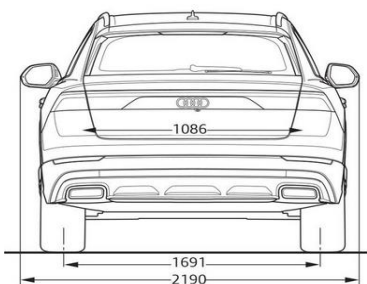

Audi Q8

MY25

	60 TFSIe	SQ8 TFSI
Model Code	4MTOP32025	4MTSW12025
Maximum Retail Price (MRP) ¹	$177,990	$214,990

¹ Prices are maximum retail including 15% GST. Maximum Retail Price does not include additional on road costs.

Technical Information

Powertrain

Engine displacement in cc	2,995	3,996
Gross / net battery capacity in kWh	25.9 / 22.0	-
Max. power output in kW	360	373
Max. torque in Nm	700	770
Transmission type	8-speed	8-speed
Drive type	quattro	quattro
Acceleration - 0-100 km/h in seconds	5	4.1
Top speed in km/h	240	250

Fuel & Emissions

Fuel type	Petrol / electric	Petrol
Fuel consumption l/100km ^{2,3}	1.3	13.2
Charging inlet type	Type 2	-
CO2 emissions g/km ^{2,3}	30	300
Emissions standard	EU6E	EU6E
WLTP electric range in km ²	77	-

² The official fuel consumption, emissions, and EV range figures determined by the WLTP test should be used as a guide only, or for vehicle to vehicle comparison. Actual results may vary due to factors such as driving or environmental conditions.

³ The figures provided are converted using official NZ Government calculator to 3P-WLTP from official manufacturer's 4P WLTP or NEDC tests in accordance with EU legislation.

Dimensions & Capacities

• Standard equipment | ◦ Available as an option | - not available
All prices and specifications are subject to change without notice