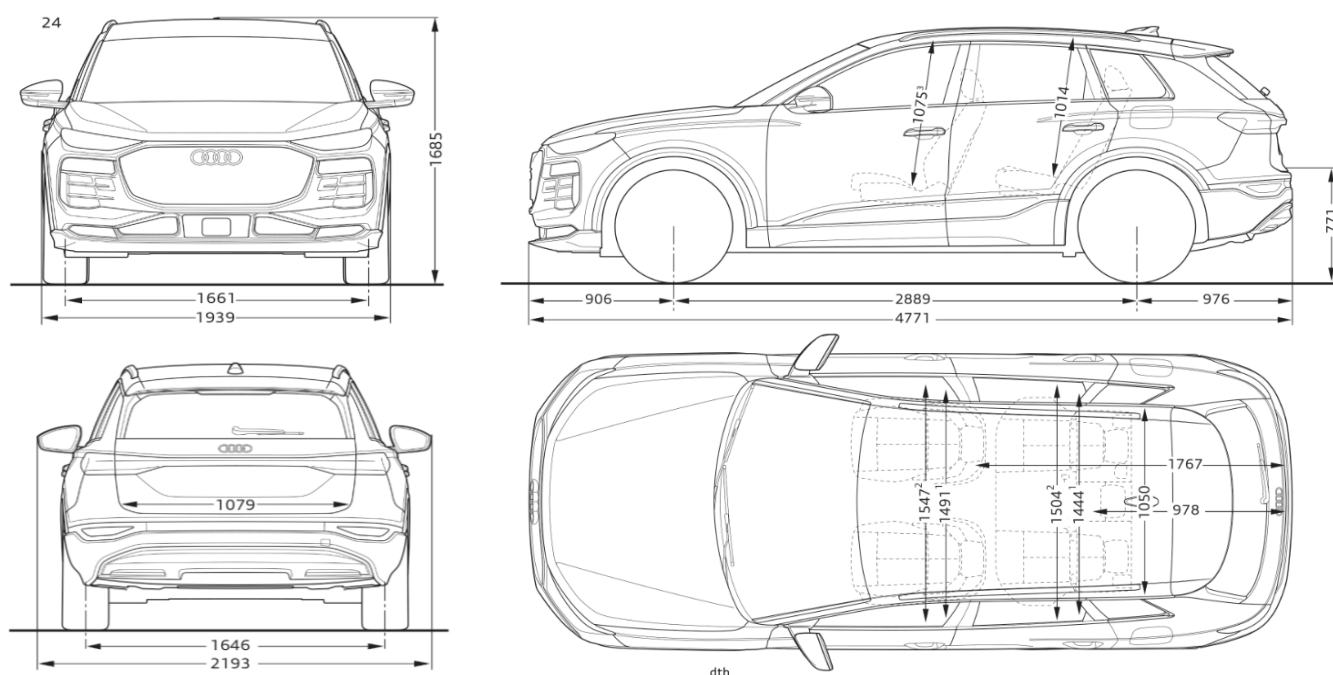

Dimensions¹ & Capacities

Number of seating positions	5	5	5
Luggage capacity in litres (Second row up / down)	526 / 1,529	526 / 1,529	514 / 1,517
Towing capacity in kg (12% gradient braked / unbraked)	2,000 / 750	2,400 / 750	2,400 / 750

¹S line model dimensions shown. All measurements are in millimeters.

Standard Equipment

Exterior

Contrasting paint finish - Mythos Black	●	-	-
Full paint finish (not available in combination with Soneiro red)	○	●	●
Advanced exterior styling	●	-	-
S line exterior styling	-	●	-
S model exterior styling	-	-	●
Privacy glass	●	●	●
Tow bar preparation	●	●	●
Projection light in the exterior mirrors	●	●	●
Roof rails in Black	●	●	○
Roof rails in aluminium look	-	-	●
Matrix LED headlights plus	●	●	●
Separate daytime running light with various DRL signatures	●	●	●
Headlight cleaning system	●	●	●
LED rear lights pro	●	-	-
Digital OLED rear lights with various rear light signatures	-	●	●
e-tron sport sound	●	●	●