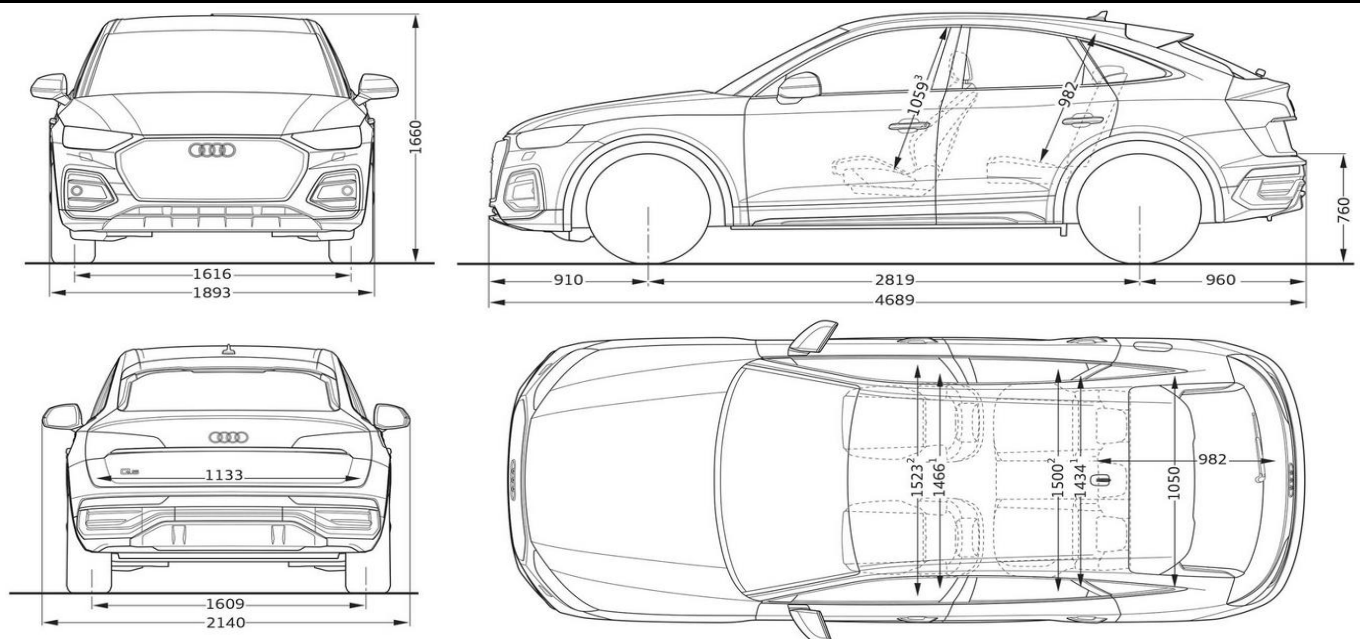

Audi Q5 Sportback

MY25

	45 TFSI	SQ5 TDI
Model Code	FYTC3Y2025	FYTSSA2025
Maximum Retail Price (MRP) ¹	$119,990	$149,990

¹ Prices are maximum retail including 15% GST. Maximum Retail Price does not include additional on road costs.

Technical Information

Powertrain

Engine displacement in cc	1984	2,967
Max. power output in kW	183	251
Max. torque in Nm	370	700
Transmission type	7-Speed	8-Speed
Drive type	quattro	quattro
Acceleration - 0-100 km/h in seconds	6.1	5.1
Top speed in km/h	240	250

Fuel & Emissions

Fuel type	Petrol	Diesel
Fuel consumption l/100km ^{2,3}	8.9	8.5
CO2 emissions g/km ^{2,3}	204	222
Emissions standard	EU6	EU6E

² The official fuel consumption, emissions, and EV range figures determined by the WLTP test should be used as a guide only, or for vehicle to vehicle comparison. Actual results may vary due to factors such as driving or environmental conditions.

³ The figures provided are converted using official NZ Government calculator to 3P-WLTP from official manufacturer's 4P WLTP or NEDC tests in accordance with EU legislation.

Dimensions & Capacities

Number of seating positions	5	5

• Standard equipment | ◦ Available as an option | - not available
All prices and specifications are subject to change without notice