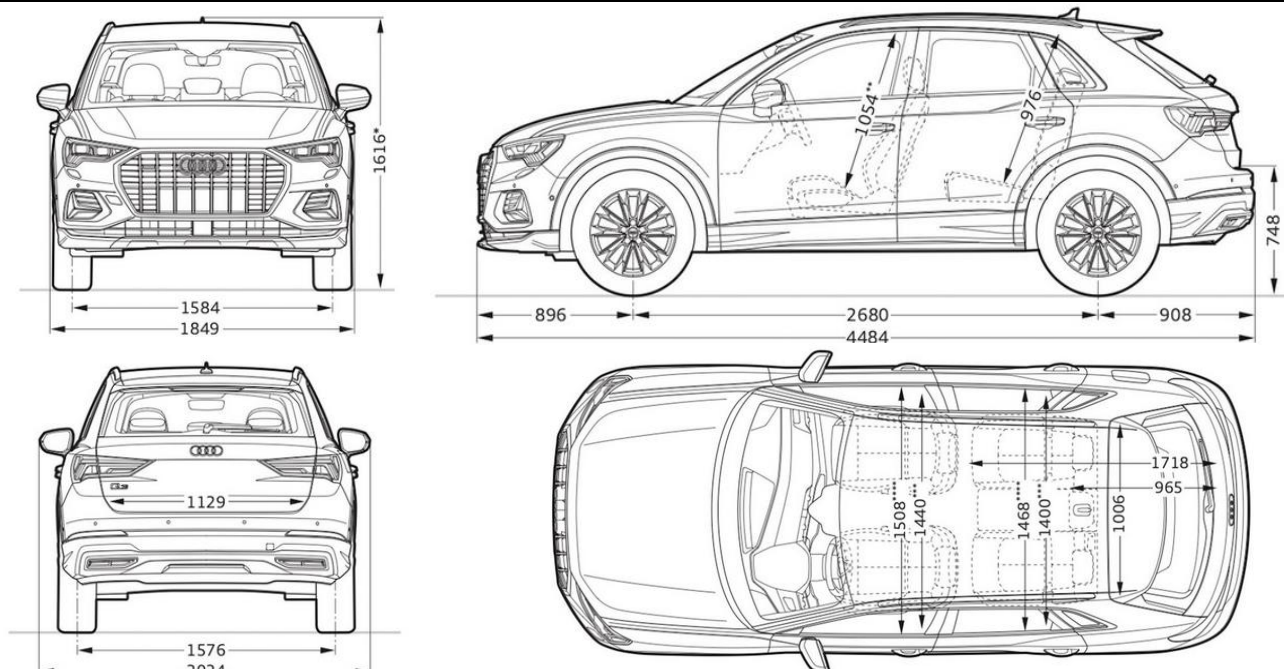

Audi Q3 SUV

MY25

	35 TFSI	45 TFSI
Model Code	F3BBCX2025	F3BCKY2025
Maximum Retail Price (MRP) ¹	$71,990	$97,490

¹ Prices are maximum retail including 15% GST. Maximum Retail Price does not include additional on road costs.

Technical Information

Powertrain

Engine displacement in cc	1,395	1,984
Max. power output in kW	110	180
Max. torque in Nm	250	370
Transmission type	6-speed	7-speed
Drive type	Front wheel	quattro
Acceleration - 0-100 km/h in seconds	9.4	5.8
Top speed in km/h	206	238

Fuel & Emissions

Fuel type	Petrol	Petrol
Fuel consumption l/100km ^{2,3}	8.0	9.0
CO2 emissions g/km ^{2,3}	182	204
Emissions standard	EUR6	EUR6E

² The official fuel consumption, emissions, and EV range figures determined by the WLTP test should be used as a guide only, or for vehicle to vehicle comparison. Actual results may vary due to factors such as driving or environmental conditions.

³ The figures provided are converted using official NZ Government calculator to 3P-WLTP from official manufacturer's 4P WLTP or NEDC tests in accordance with EU legislation.

Dimensions & Capacities

• Standard equipment | ◦ Available as an option | - not available
All prices and specifications are subject to change without notice