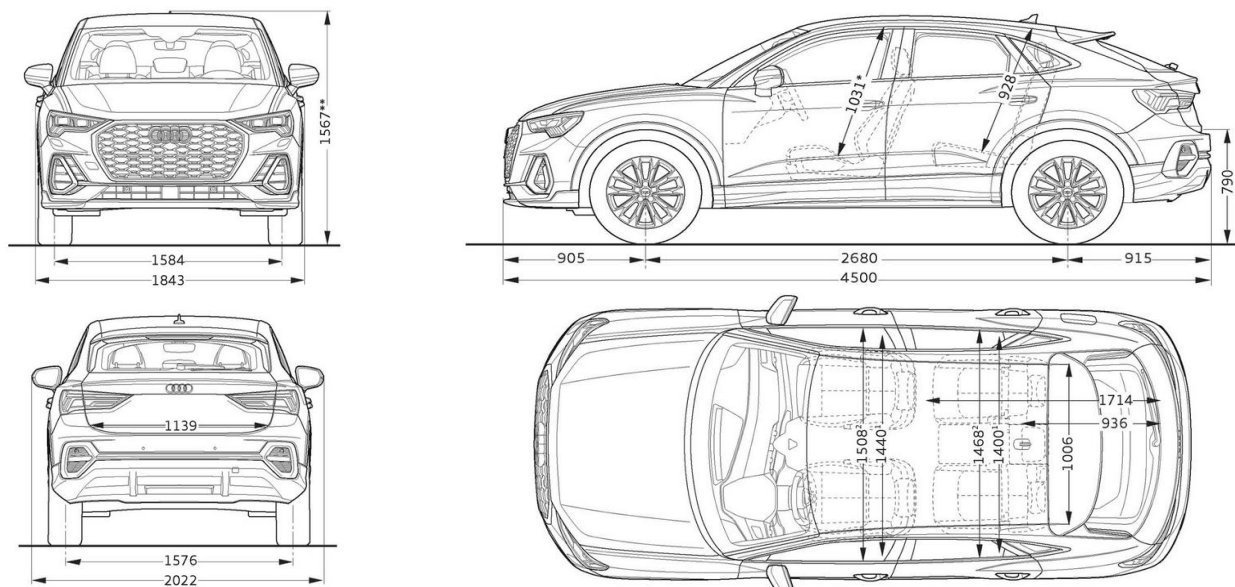

Audi Q3 Sportback

MY25

45 TFSI

Model Code	F3NCKY2024
Maximum Retail Price (MRP) ¹	$99,490

¹ Prices are maximum retail including 15% GST. Maximum Retail Price does not include additional on road costs.

Technical Information

Powertrain

Engine displacement in cc	1,984
Max. power output in kW	180
Max. torque in Nm	370
Transmission type	7 speed
Drive type	quattro
Acceleration - 0-100 km/h in seconds	5.8
Top speed in km/h	238

Fuel & Emissions

Fuel type	Petrol
Fuel consumption l/100km ^{2,3}	9.0
CO2 emissions g/km ^{2,3}	199
Emissions standard	EUR 6d

² The official fuel consumption, emissions, and EV range figures determined by the WLTP test should be used as a guide only, or for vehicle to vehicle comparison. Actual results may vary due to factors such as driving or environmental conditions.

³ The figures provided are converted using official NZ Government calculator to 3P-WLTP from official manufacturer's 4P WLTP or NEDC tests in accordance with EU legislation.

Dimensions & Capacities

• Standard equipment | ◦ Available as an option | - not available
All prices and specifications are subject to change without notice