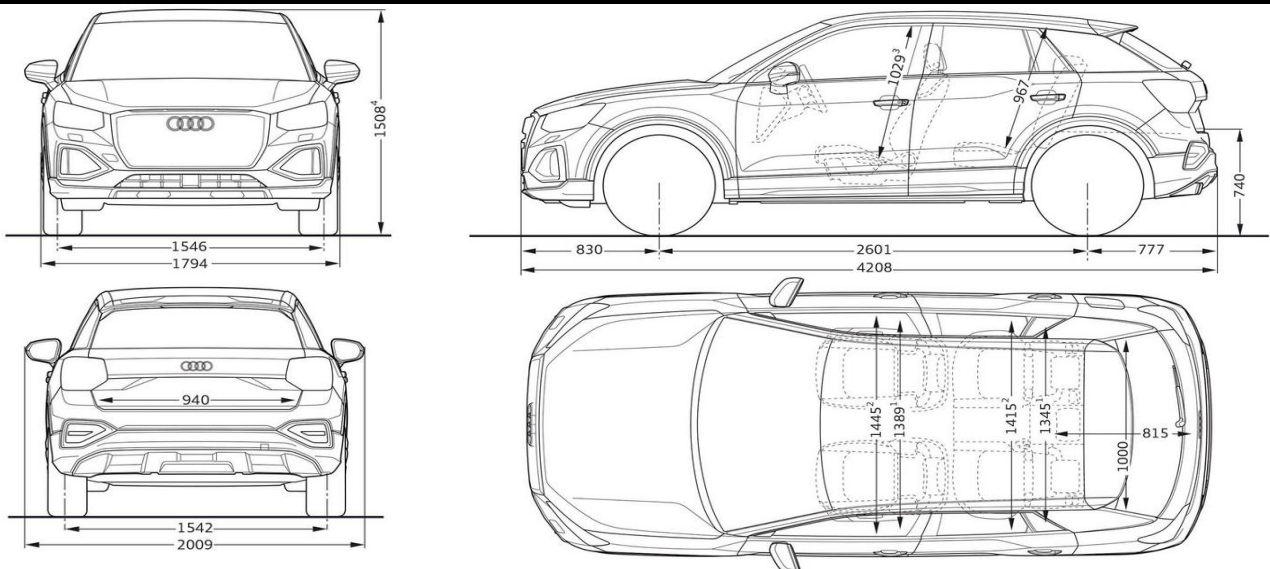

Audi Q2 SUV

MY25

	35 TFSI	40 TFSI	SQ2 TFSI
Model Code	GAGBKG2025	GAGCHY2025	GAGS3Y2025
Maximum Retail Price (MRP) ¹	$62,990	$72,990	$88,990

¹ Prices are maximum retail including 15% GST. Maximum Retail Price does not include additional on road costs.

Technical Information

Powertrain

Engine displacement in cc	1,498	1,984	1,984
Max. power output in kW	110	140	221
Max. torque in Nm	250	320	400
Transmission type	7-speed	7-speed	7-speed
Drive type	Front wheel	quattro	quattro
Acceleration - 0-100 km/h in seconds	8.6	6.9	4.9
Top speed in km/h	218	231	250

Fuel & Emissions

Fuel type	Petrol	Petrol	Petrol
Fuel consumption l/100km ^{2,3}	6.1	7.5	8.6
CO2 emissions g/km ^{2,3}	138	171	196
Emissions standard	EUR 6E	EUR 6E	EUR 6E

² The official fuel consumption, emissions, and EV range figures determined by the WLTP test should be used as a guide only, or for vehicle to vehicle comparison. Actual results may vary due to factors such as driving or environmental conditions.

³ The figures provided are converted using official NZ Government calculator to 3P-WLTP from official manufacturer's 4P WLTP or NEDC tests in accordance with EU legislation.

Dimensions & Capacities

• Standard equipment | ◦ Available as an option | - not available
All prices and specifications are subject to change without notice