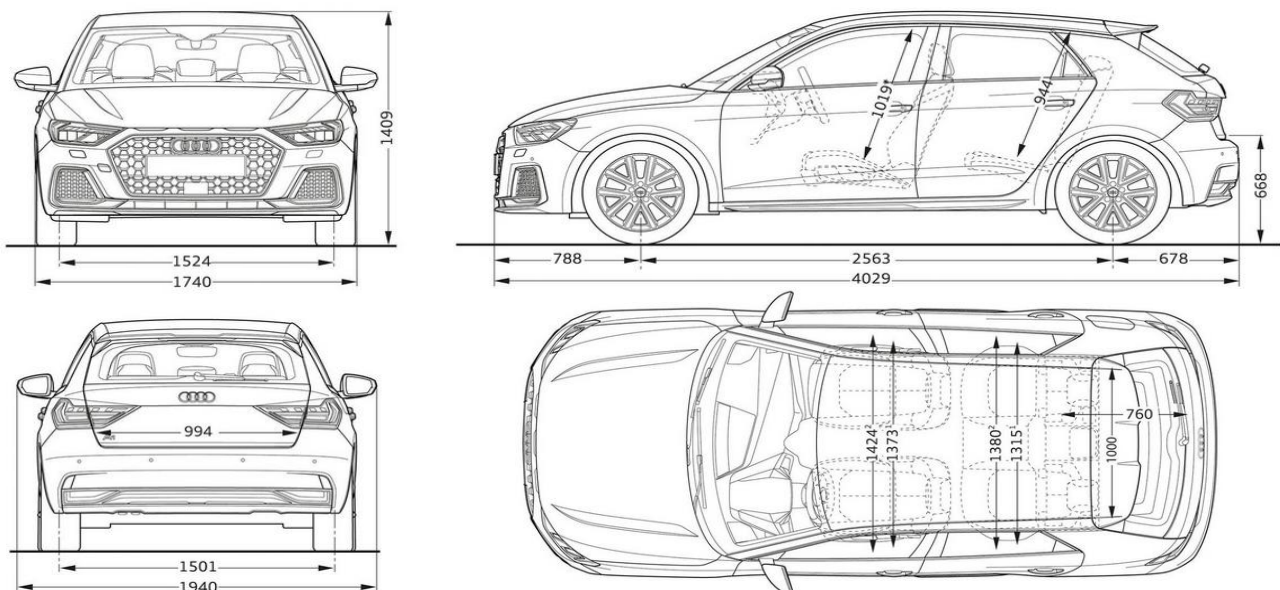

Powertrain

Engine displacement in cc	1,498
Max. power output in kW	110
Max. torque in Nm	250
Transmission type	7-speed S tronic
Drive type	Front-wheel
Acceleration - 0-100 km/h in seconds	8.1
Top speed in km/h	225

³ The figures provided are converted using official NZ Government calculator to 3P-WLTP from official manufacturer's 4P WLTP or NEDC tests in accordance with EU legislation.

Dimensions & Capacities

Number of seating positions	5
Luggage capacity behind 2nd / 1st row in litres	335 / 1,090