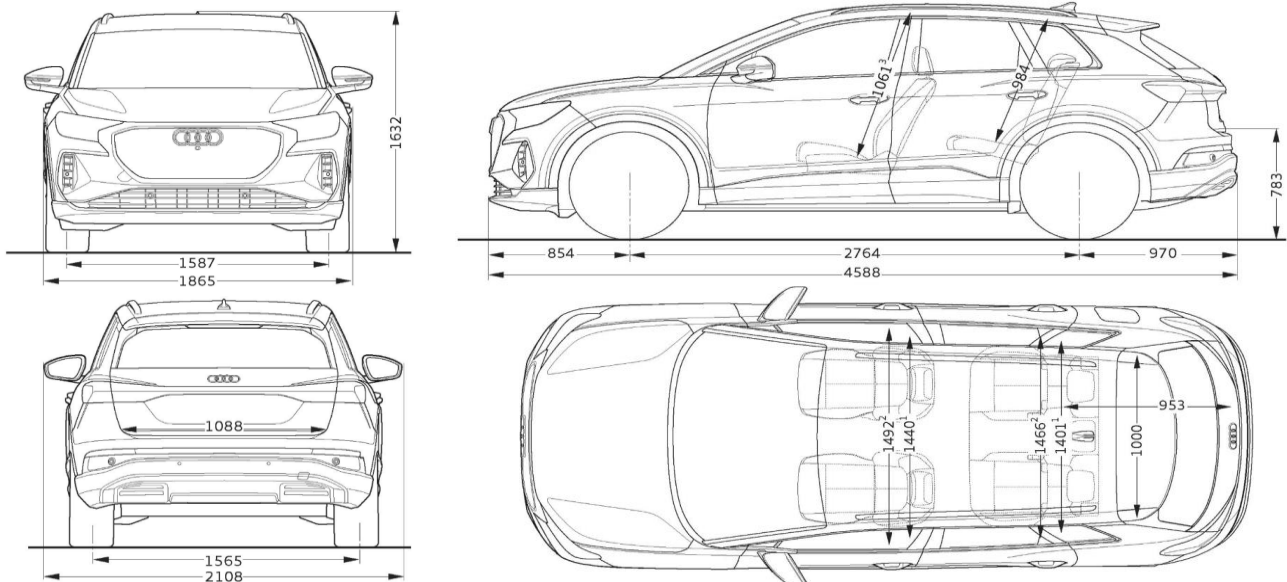

Audi Q4 e-tron

MY25

	45 e-tron	55 e-tron
Model Code	F4BA532025	F4BAU32025
Maximum Retail Price (MRP) ¹	$103,990	$120,990

¹ Prices are maximum retail including 15% GST. Maximum Retail Price does not include additional on road costs.

Technical Information

Powertrain

Gross / net battery capacity in kWh	82 / 77	82 / 77
Max. power output in kW	210	250
Drive type	Rear-wheel	quattro
Acceleration - 0-100 km/h in seconds	6.7	5.4
Top speed in km/h	180	180

Fuel & Emissions

Fuel type	Electric	Electric
Charging inlet type	Type 2	Type 2
Electrical consumption Wh/km ^{2,3}	164.8	172.8
CO2 emissions g/km ^{2,3}	0	0
Emissions standard	-	-
WLTP electric range in km ²	550	509
Max. charging capacity AC / DC in kW	11 / 135	11 / 175

² The official fuel consumption, emissions, and EV range figures determined by the WLTP test should be used as a guide only, or for vehicle to vehicle comparison. Actual results may vary due to factors such as driving, environmental conditions, use of air conditioning or optional equipment.

³ The figures provided are converted using official NZ Government calculator to 3P-WLTP from official manufacturer's 4P WLTP or NEDC tests in accordance with EU legislation.

Dimensions & Capacities

• Standard equipment | ◦ Available as an option | - not available
All prices and specifications are subject to change without notice