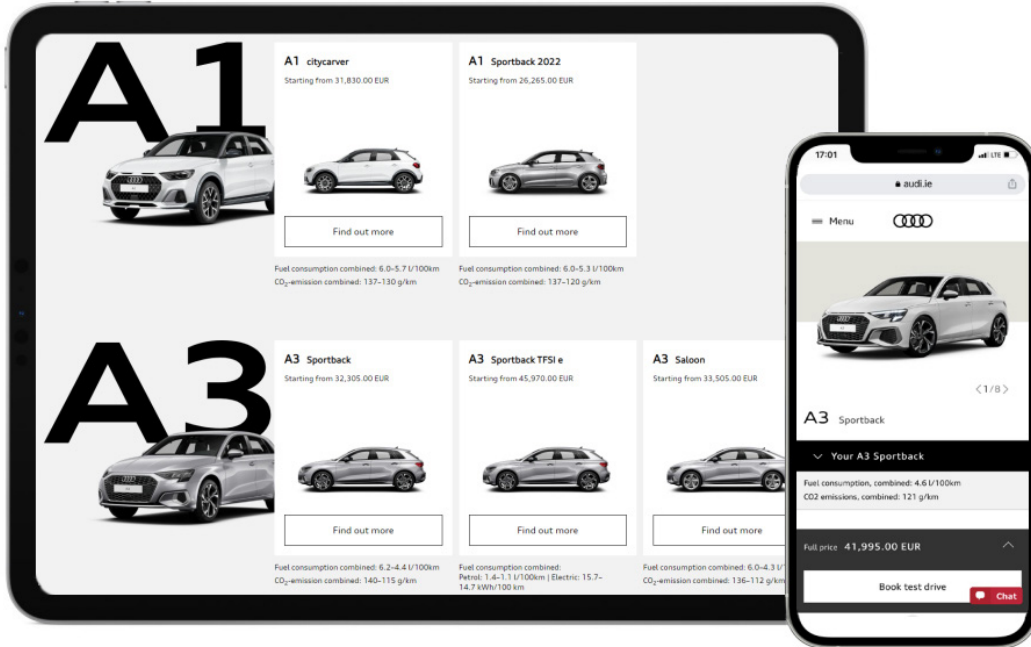

Black-Steel Grey/Black Leather Interior (Option Code WW)

Merlot Red-Rock Grey/Black Leather Interior (Option Code WY)

S8 Interior Trim Options

Cognac Brown-Steel Grey/Black Leather Interior (Option Code WZ)

Pastel Silver/Granite Grey Leather Interior (Option Code YC)

Audi Configurator

The easy way to build your Audi

Our online configurator makes it simple to create your perfect Audi, using all of your favourite options from this product guide.