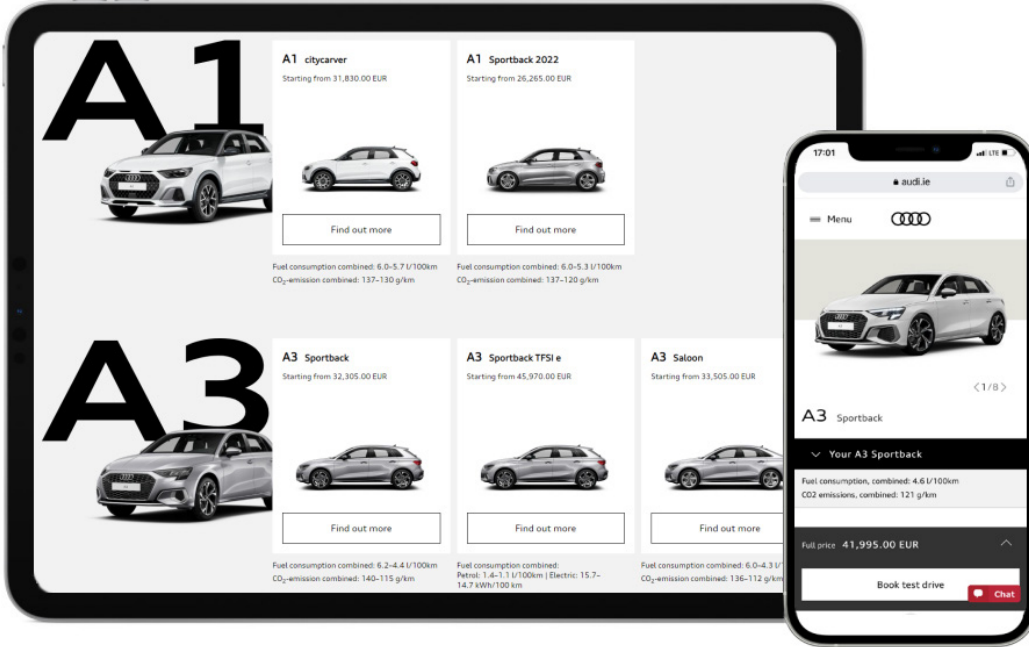

18" '7-spoke rotor design' Audi
Sport wheel, gloss black

SE: N/A

S Line: €1,604

Interior Trim Options

SE

Black/Black Cloth Interior (Option Code YM)

Grey/Black Cloth Interior (Option Code ZV)

Interior Trim Options

Silver-Grey/Grey-Light Grey Cloth Interior (Option Code KU)

Interior Trim Options

S Line

Black/Black Alcantara 'Frequenz'/mono.pur 550 Interior (Option Code TV)

Audi Configurator

The easy way to build your Audi

Our online configurator makes it simple to create your perfect Audi, using all of your favourite options from this product guide.

Scan your mobile device to build your own personalised Audi www.audi.ie